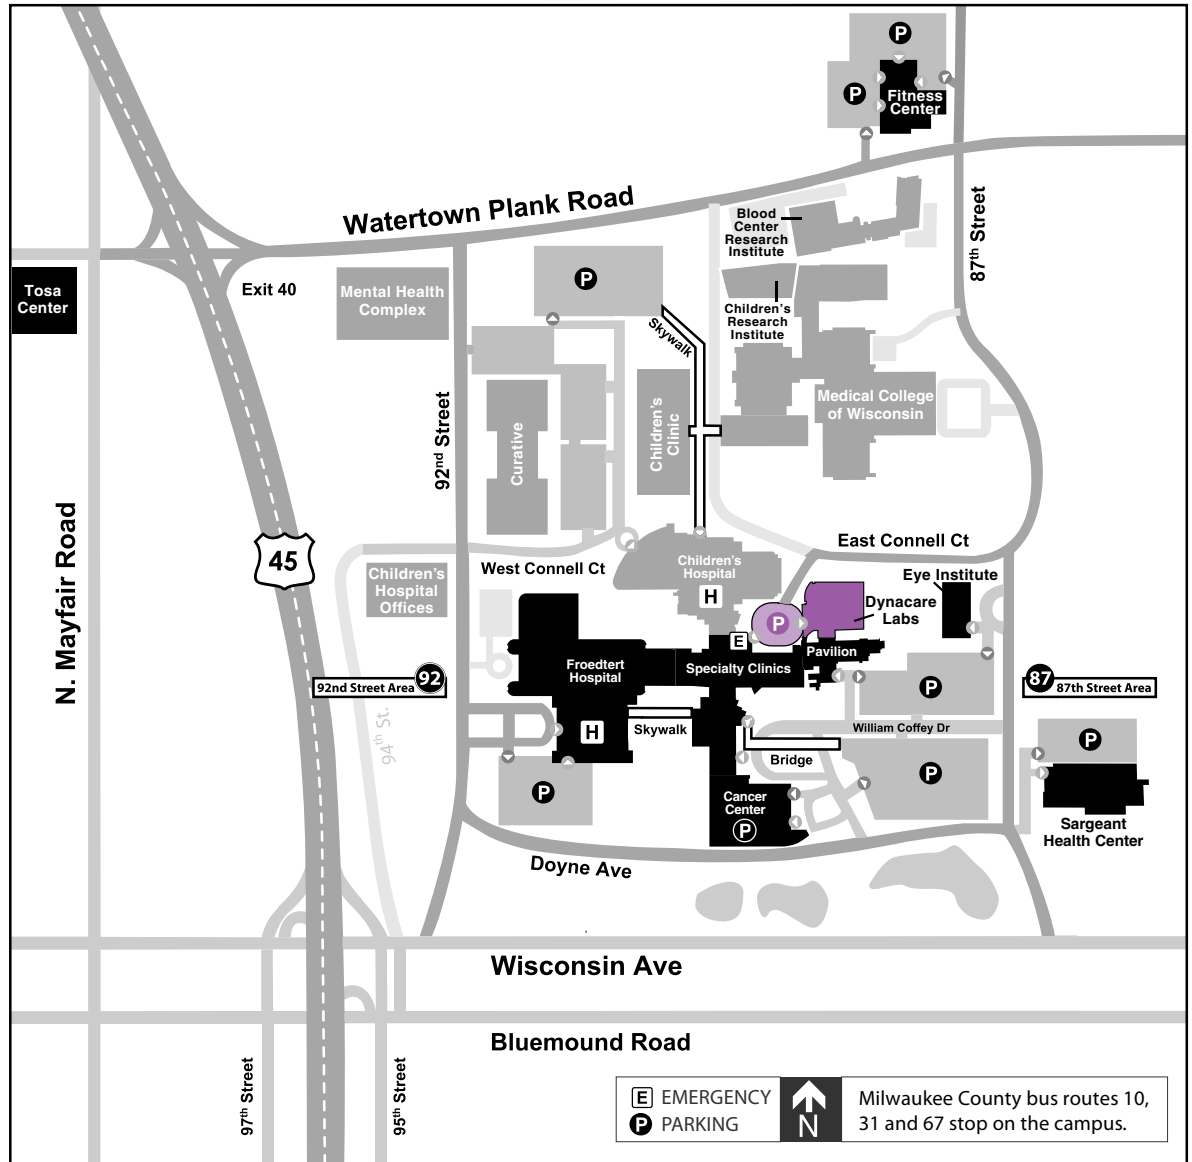

## Directions to Dynacare lab

Please park in the Dynacare and Emergency Parking surface lot.

### From Watertown Plank Road:

Turn south on 87th Street. You'll come to a stop sign at East Connell Court. Continue straight on East Connell Court. Turn left into the Dynacare and Emergency Parking surface lot.

### From Wisconsin Avenue:

Turn north on 87th Street. Turn Left on East Connell Court. Turn left into the Dynacare and Emergency Parking surface lot.

Please Note: All of our parking structures and surface lots have accessible parking closest to building entrances. Entrances from our parking structures are all equipped with power doors. For more detailed information visit [froedtert.com](http://froedtert.com) (Locations & Directions, Transportation and Parking Services).

**From Sheboygan and Manitowoc**

Follow I-43 South to Milwaukee. As you approach downtown Milwaukee, take I-94 West toward Madison (exit 72D). Continue on I-94 West past Miller Park. Take US Hwy 45 North toward Fond du Lac (exit 305B). Travel approximately one mile north, and exit on Watertown Plank Road (exit 40).