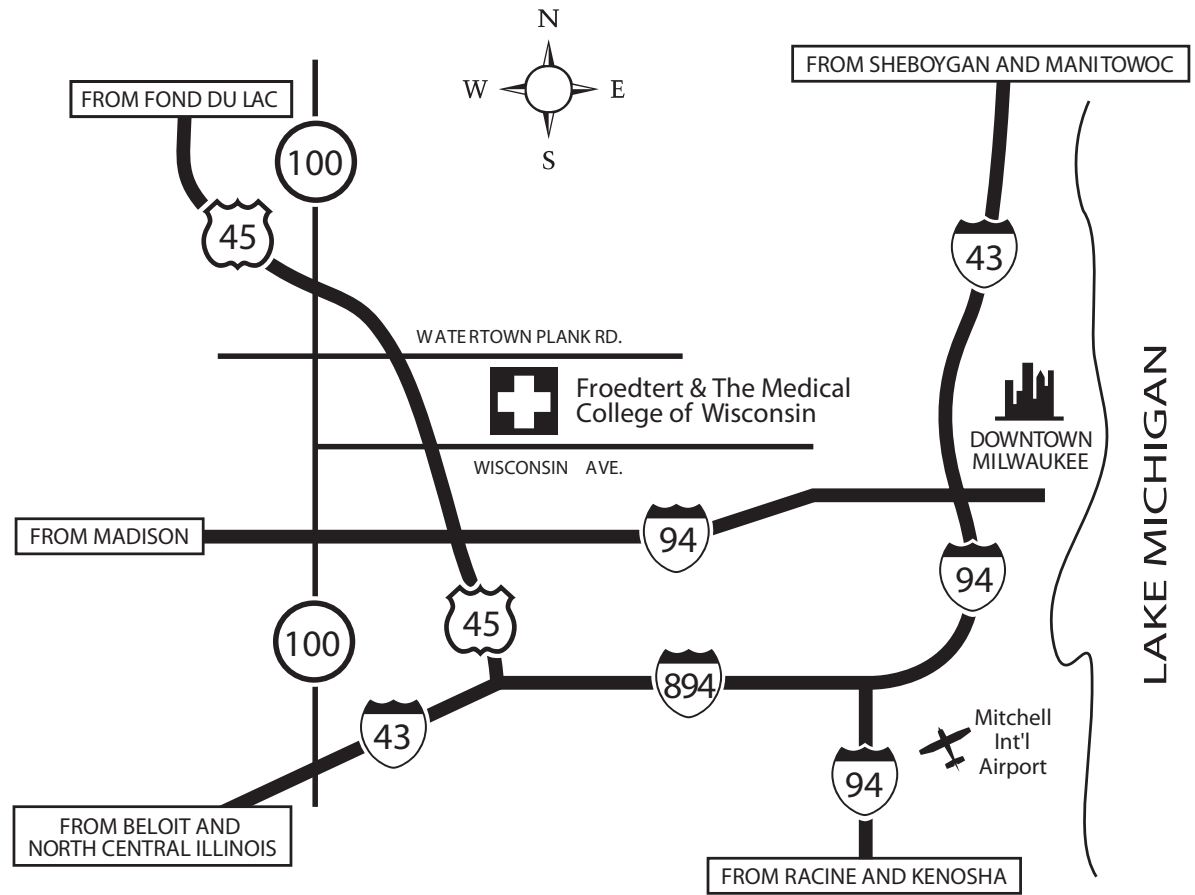

**From Sheboygan and Manitowoc**

Follow I-43 South to Milwaukee. As you approach downtown Milwaukee, take I-94 West toward Madison (exit 72D). Continue on I-94 West past Miller Park. Take US Hwy 45 North toward Fond du Lac (exit 305B). Travel approximately one mile north, and exit on Watertown Plank Road (exit 40).

**From Racine and Kenosha**

Take I-94 West (actually heads north) toward Milwaukee. Shortly past the airport, take the I-894 bypass (Madison/Fond du Lac, exit 316). Follow I-894 to US Hwy 45 North. Take US Hwy 45 North to Watertown Plank Road (exit 40).

**From Beloit and North Central Illinois**

Take I-43 North (Rock Freeway) to US Hwy 45/ I- 894. Continue north on Hwy 45 (Fond du Lac). Approximately one mile north of the Milwaukee County Zoo, exit on Watertown Plank Road (exit 40).

**From Fond du Lac**

Follow US Hwy 45 South to Milwaukee. Approximately one mile past North Avenue, exit on Watertown Plank Road (exit 40).

**From Madison**

Take I-94 East (Milwaukee) to US Hwy 45 North (exit 305B, Fond du Lac). Follow 45 North for about 1 mile, and exit on Watertown Plank Road (exit 40).  
From Mitchell International Airport  
Transportation can be arranged through Airport Connection by calling 414-769-2444.