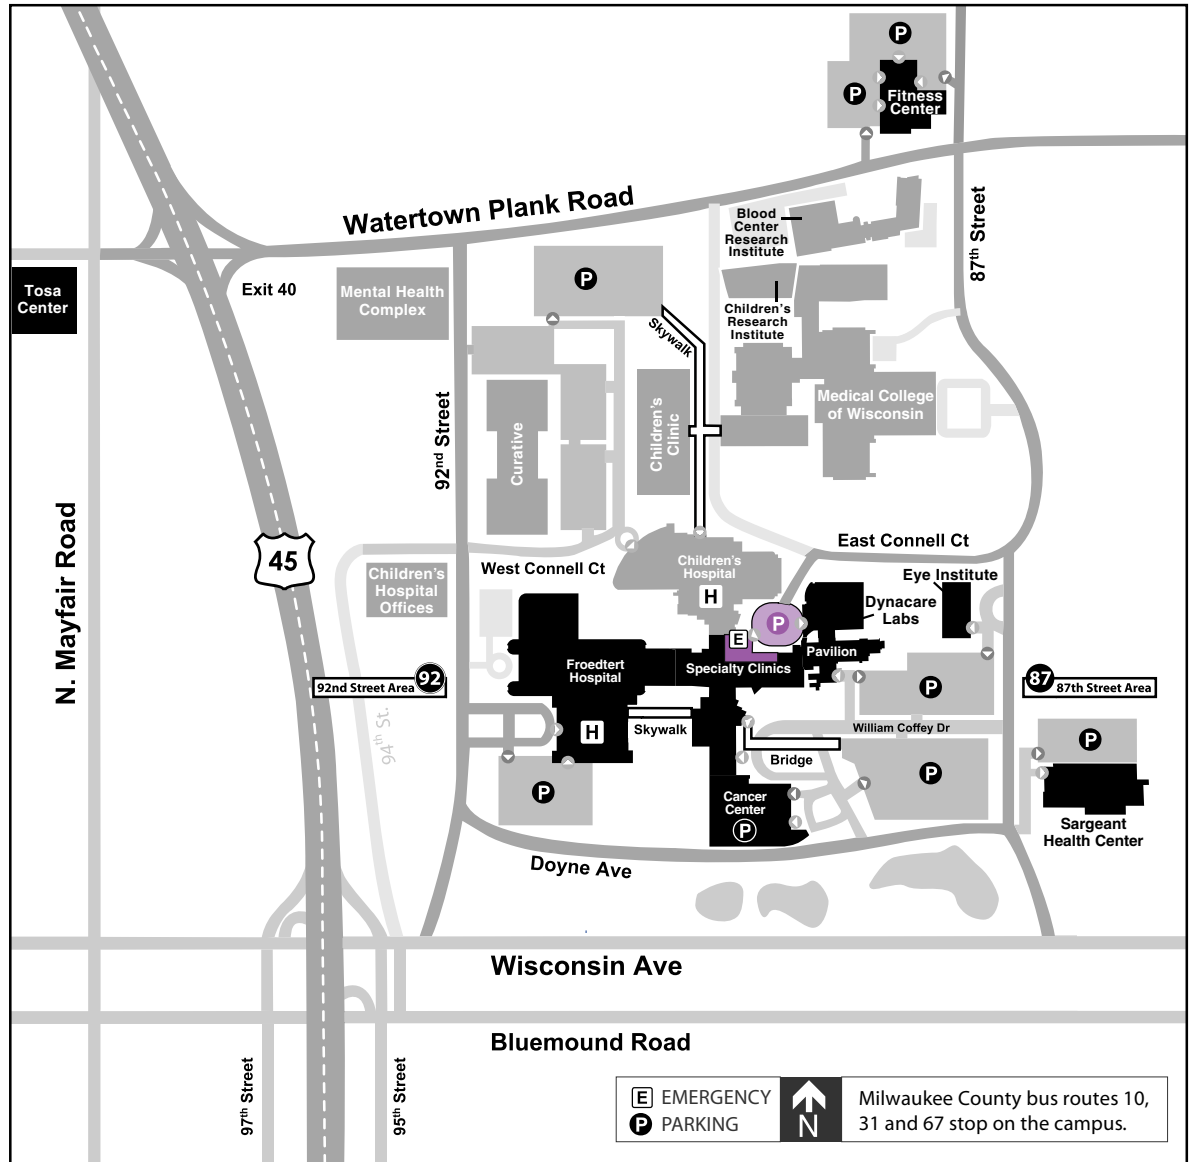

Directions to EMERGENCY

Please park in the Emergency Parking surface lot.

From Watertown Plank Road:

Turn south on 87th Street. You'll come to a stop sign at East Connell Court. Continue straight on East Connell Court. Turn left into the Emergency Parking surface lot.

From Wisconsin Avenue:

Turn north on 87th Street. Turn Left on East Connell Court. Turn left into the Emergency Parking surface lot.

Please Note: All of our parking structures and surface lots have accessible parking closest to building entrances. Entrances from our parking structures are all equipped with power doors. For more detailed information visit froedtert.com (Locations & Directions, Transportation and Parking Services).

Follow I-43 South to Milwaukee. As you approach downtown Milwaukee, take I-94 West toward Madison (exit 72D). Continue on I-94 West past Miller Park. Take US Hwy 45 North toward Fond du Lac (exit 305B). Travel approximately one mile north, and exit on Watertown Plank Road (exit 40).

From Beloit and North Central Illinois

Take I-43 North (Rock Freeway) to US Hwy 45/ I- 894. Continue north on Hwy 45 (Fond du Lac). Approximately one mile north of the Milwaukee County Zoo, exit on Watertown Plank Road (exit 40).