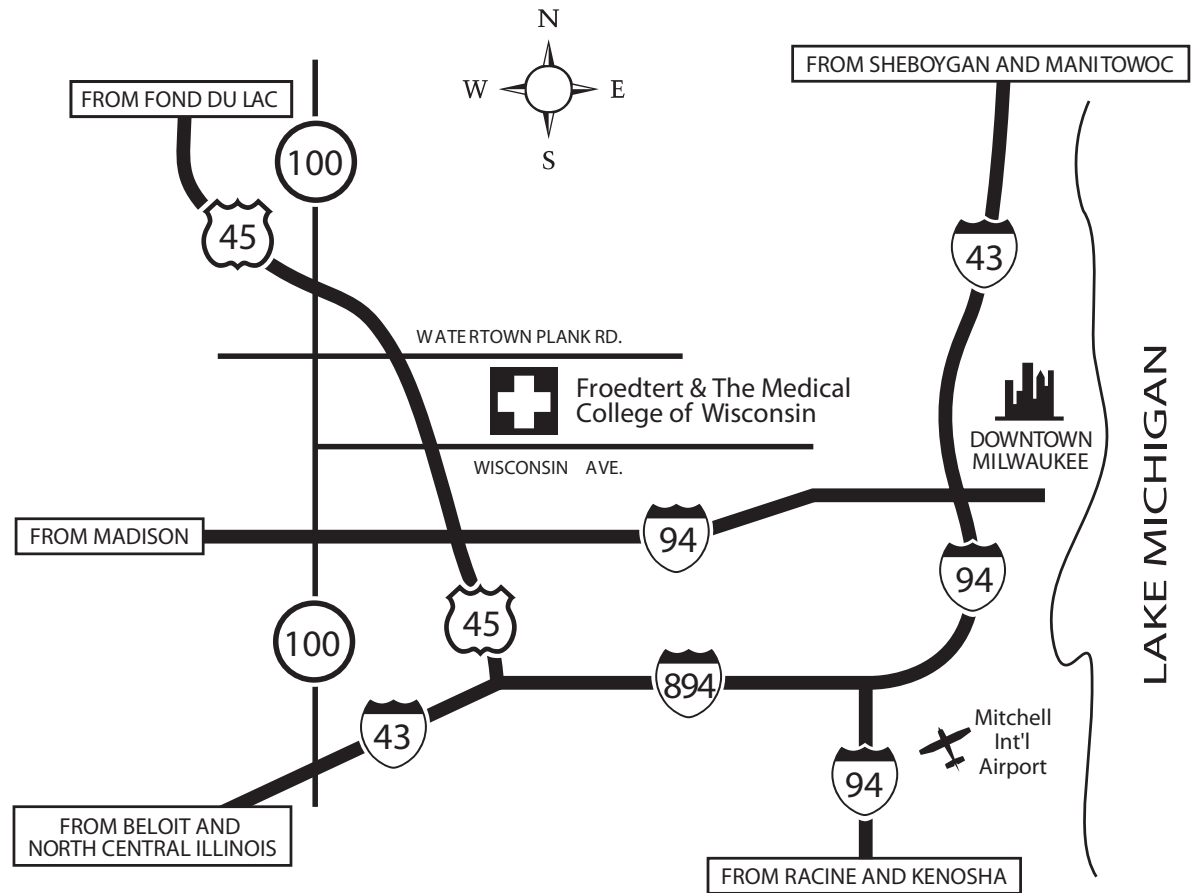

Follow I-43 South to Milwaukee. As you approach downtown Milwaukee, take I-94 West toward Madison (exit 72D). Continue on I-94 West past Miller Park. Take US Hwy 45 North toward Fond du Lac (exit 305B). Travel approximately one mile north, and exit on Watertown Plank Road (exit 40).

From Racine and Kenosha

Take I-94 West (actually heads north) toward Milwaukee. Shortly past the airport, take the I-894 bypass (Madison/Fond du Lac, exit 316). Follow I-894 to US Hwy 45 North. Take US Hwy 45 North to Watertown Plank Road (exit 40).

From Beloit and North Central Illinois

Take I-43 North (Rock Freeway) to US Hwy 45/ I- 894. Continue north on Hwy 45 (Fond du Lac). Approximately one mile north of the Milwaukee County Zoo, exit on Watertown Plank Road (exit 40).

From Fond du Lac

Follow US Hwy 45 South to Milwaukee. Approximately one mile past North Avenue, exit on Watertown Plank Road (exit 40).

From Madison

Take I-94 East (Milwaukee) to US Hwy 45 North (exit 305B, Fond du Lac). Follow 45 North for about 1 mile, and exit on Watertown Plank Road (exit 40).
From Mitchell International Airport
Transportation can be arranged through Airport Connection by calling 414-769-2444.