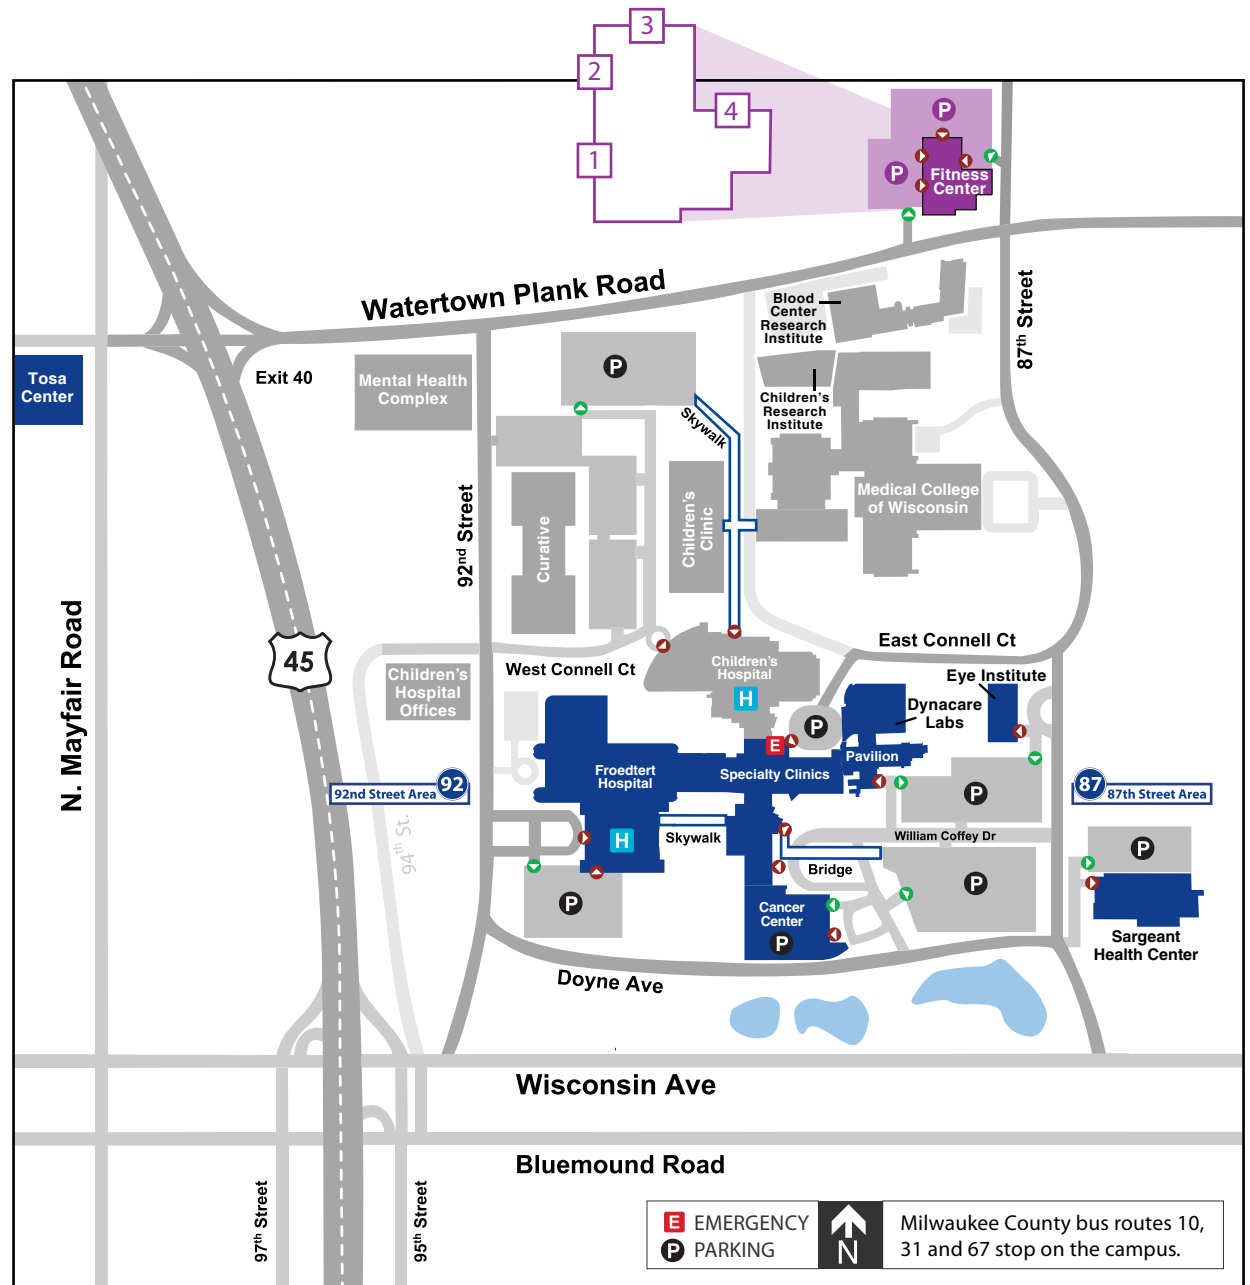

## Directions to Fitness Center

**Entrance #1:**  
City Market and  
The Wisconsin  
Athletic Club

**Entrance #2:**  
Sports  
Medicine Center

For Entrances #1 and 2, enter the parking lot off of Watertown Plank Road.

**Entrance #3:**  
Plastic/Reconstructive  
Surgery, Cascadia  
MediSpa,  
Comprehensive Vein  
Clinic and  
Rehab Services

**Entrance #4:**  
Community  
Conference Center

For Entrances #3 and 4, enter the parking lot off of 87<sup>th</sup> Street.