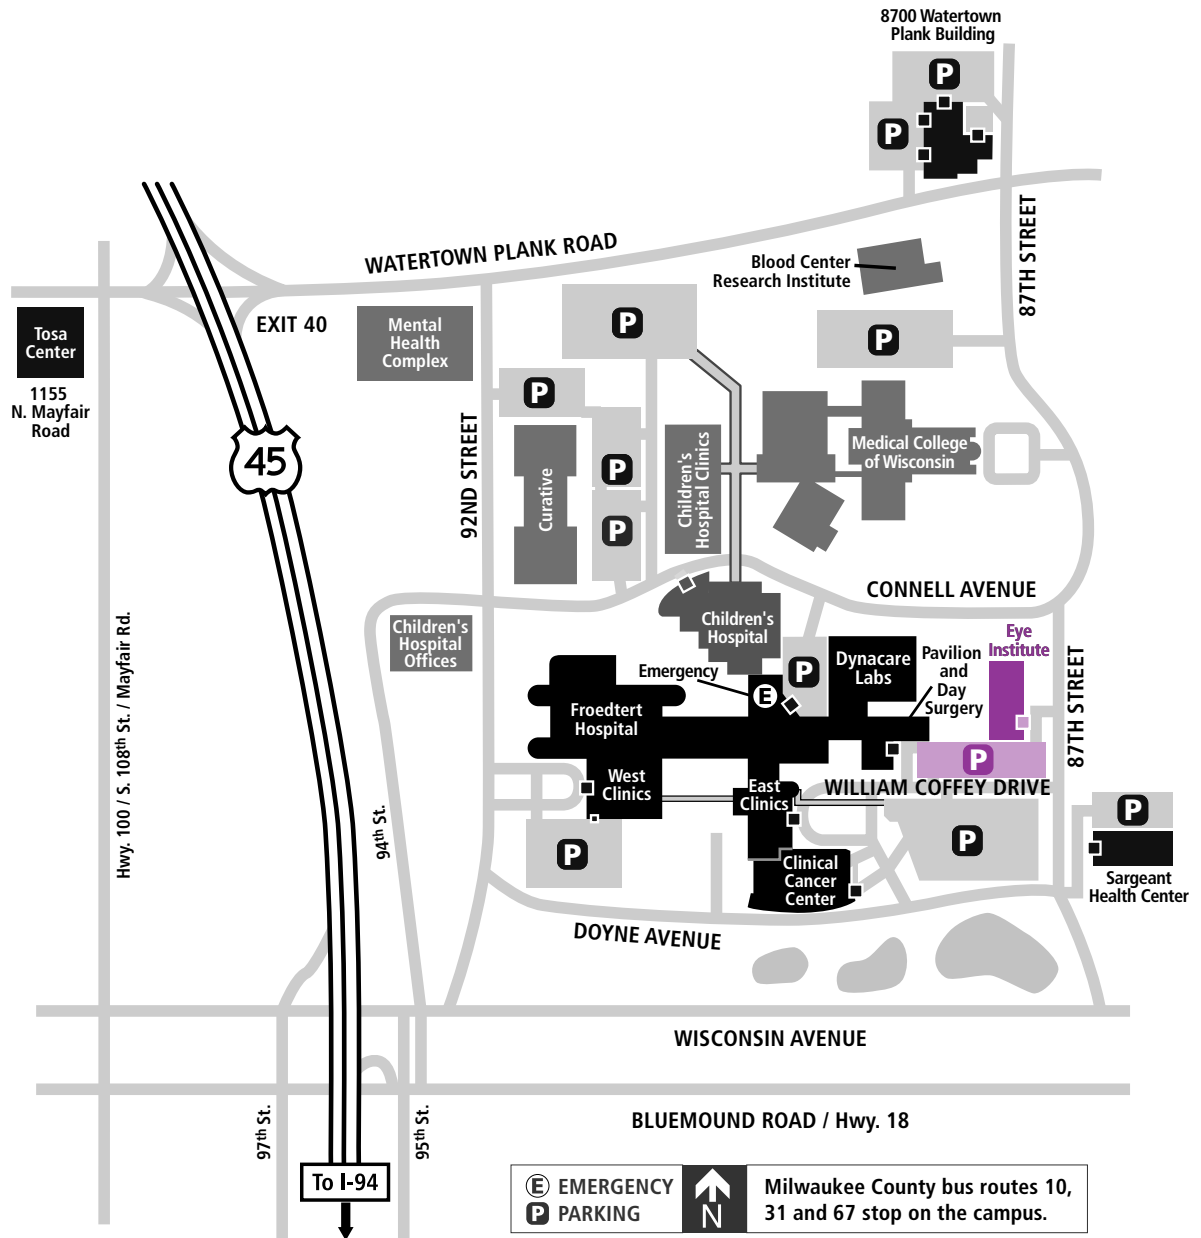

Directions to
Eye Institute

Please park in the Eye Institute Parking Lot.
Please Note: Connell Avenue may be closed due to construction.

From Wisconsin Avenue:

Turn north on 87th Street and then west (left) at third left. Follow signs directing you to Eye Institute Parking.

From Watertown Plank Road:

Turn south on 87th Street. You'll come to a stop sign at Connell Avenue, turn left and continue south on 87th Street. Turn right at first right. Follow signs directing you to Eye Institute Parking.