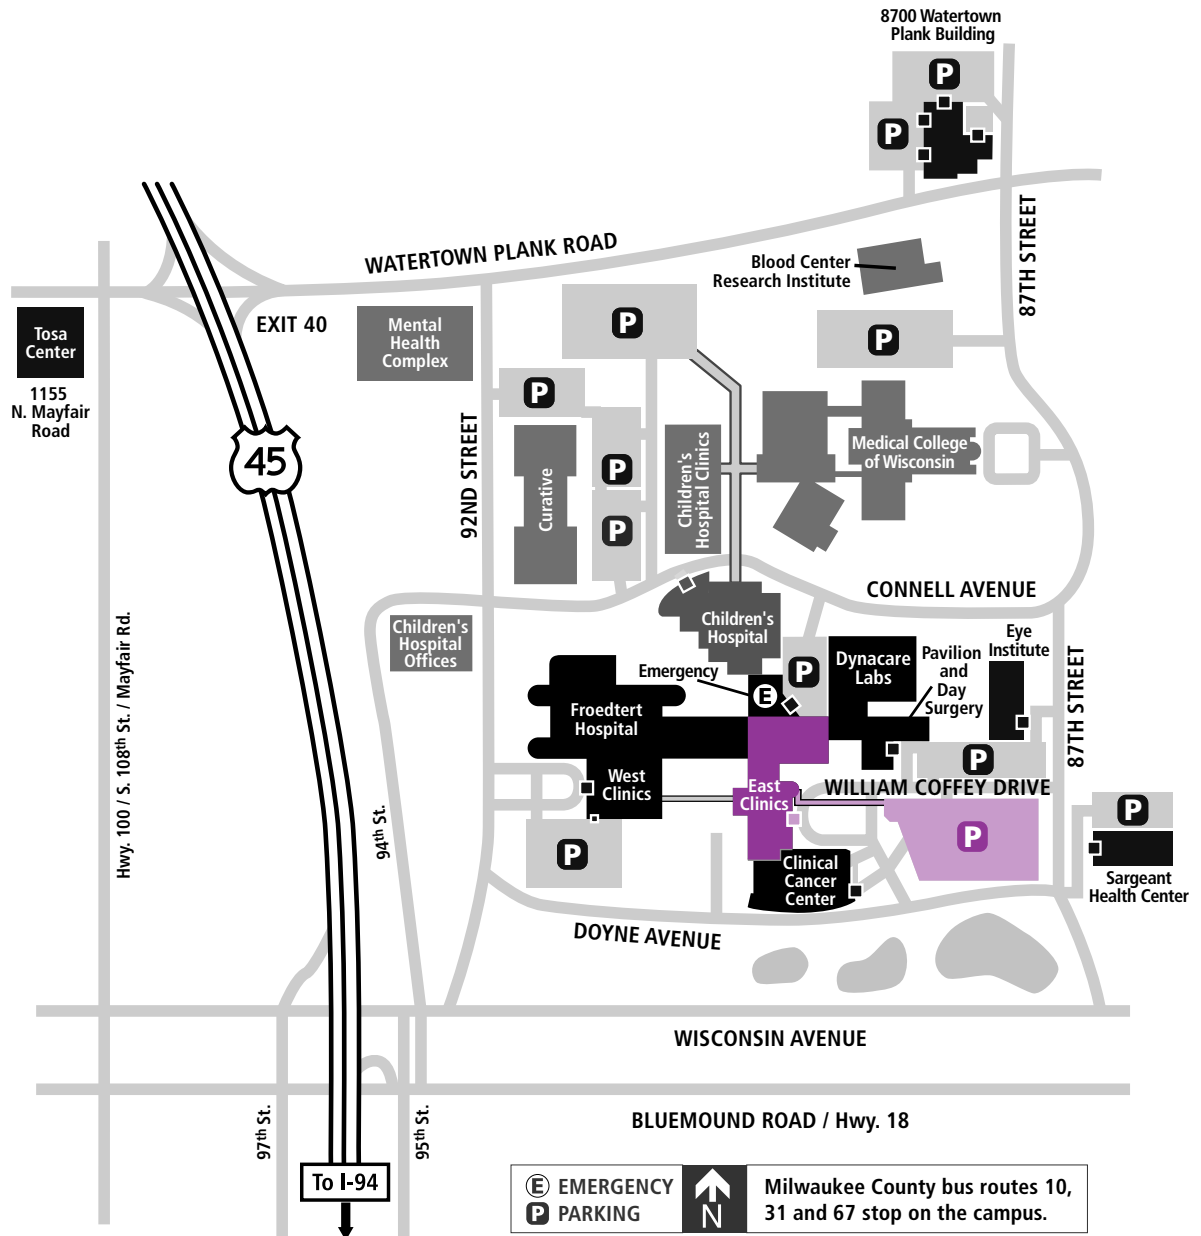

Questions? Call 414-805-3666 or visit froedtert.com