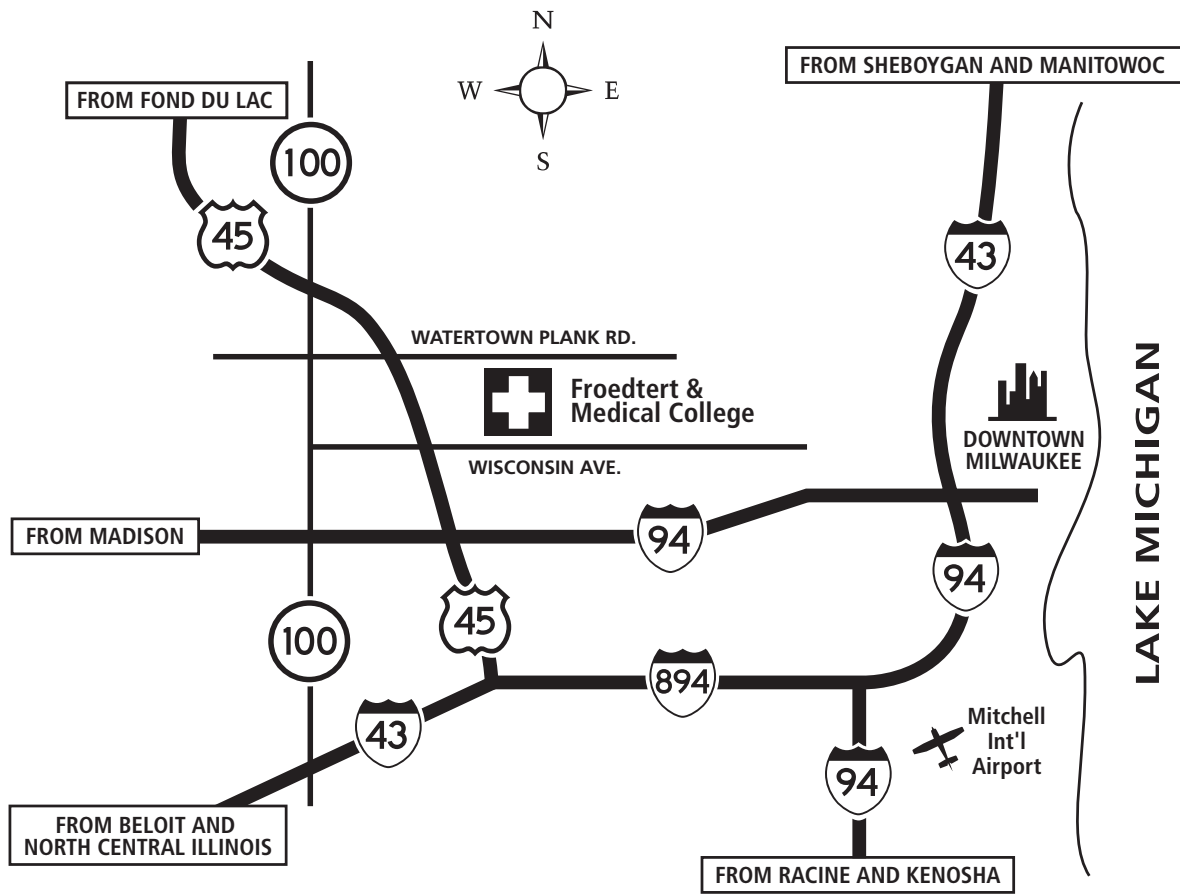

MAP IS NOT TO SCALE

From Sheboygan and Manitowoc

Follow I-43 South to Milwaukee. As you approach downtown Milwaukee, take I-94 West toward Madison (exit 10). Continue on I-94 West past Miller Park. Take US Hwy 45 North toward Fond du Lac (exit 305B). Travel approximately one mile north, and exit on Watertown Plank Rd. (exit 40).

From Racine and Kenosha

Take I-94 West (actually heads north) toward Milwaukee. Shortly past the airport, take the I-894 bypass (Madison/Fond du Lac, exit 316). Follow I-894 to US Hwy 45 North. Take US Hwy 45 North to Watertown Plank Rd. (exit 40).

From Beloit and North Central Illinois

Take I-43 North (Rock Freeway) to US Hwy 45/I-894. Continue north on Hwy 45 (Fond du Lac). Approximately one mile north of the Milwaukee County Zoo, exit on Watertown Plank Rd. (exit 40).

From Fond du Lac

Follow US Hwy 45 South to Milwaukee. Approximately one mile past North Avenue, exit on Watertown Plank Rd. (exit 40).

From Madison

Take I-94 East (Milwaukee) to US Hwy 45 North (exit 305B, Fond du Lac). Follow 45 North for about 1 mile, and exit on Watertown Plank Rd. (exit 40).

From Mitchell International Airport

Transportation can be arranged through A-1 Transit by calling (414) 264-4550.

Questions? Call 414.805.3666 or visit www.froedtert.com

The Froedtert and Medical College of Wisconsin's mailing address is: 9200 West Wisconsin Avenue, Milwaukee, WI 53226