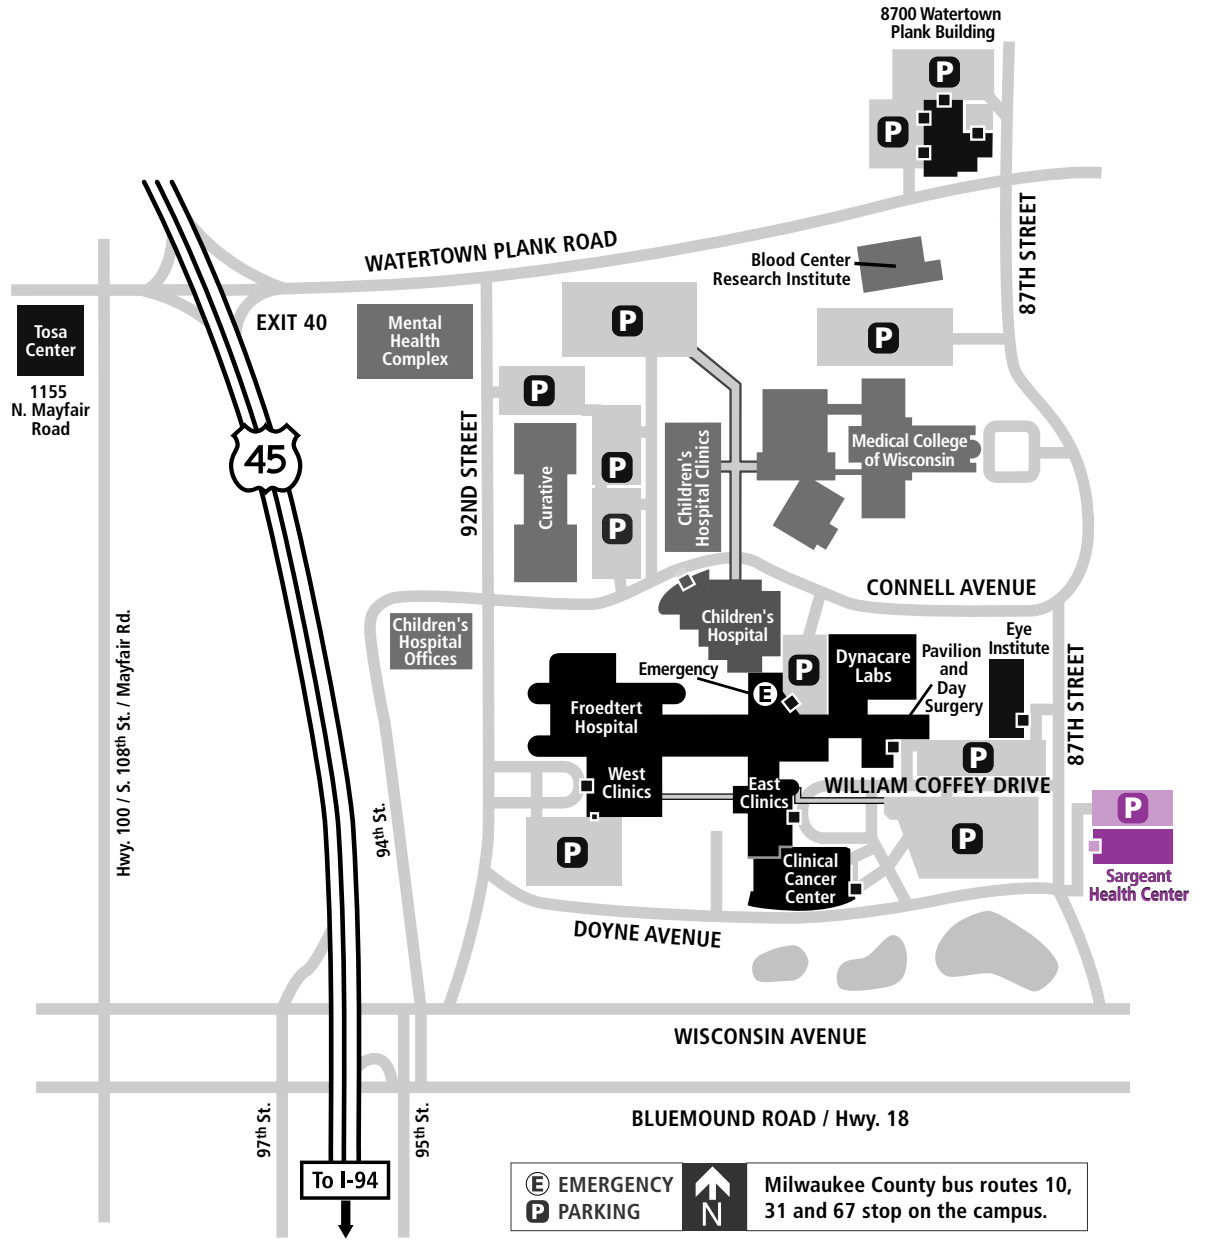

Directions to
Sargeant Health Center
 Located at: 840 North 87th St.
 Milwaukee, WI 53226

Please park in the Sargeant Health Center Parking Lot.
Please Note: Connell Avenue may be closed due to construction.

From Wisconsin Avenue:
 Turn north on 87th Street and then east (right) at first right. Follow signs directing you to the Surgery Center Parking Lot.

From Watertown Plank Road:
 Turn south on 87th Street. You'll come to a stop sign at Connell Avenue, turn left and continue south on 87th Street. Turn left at first left. Follow signs directing you to the Surgery Center Parking Lot.