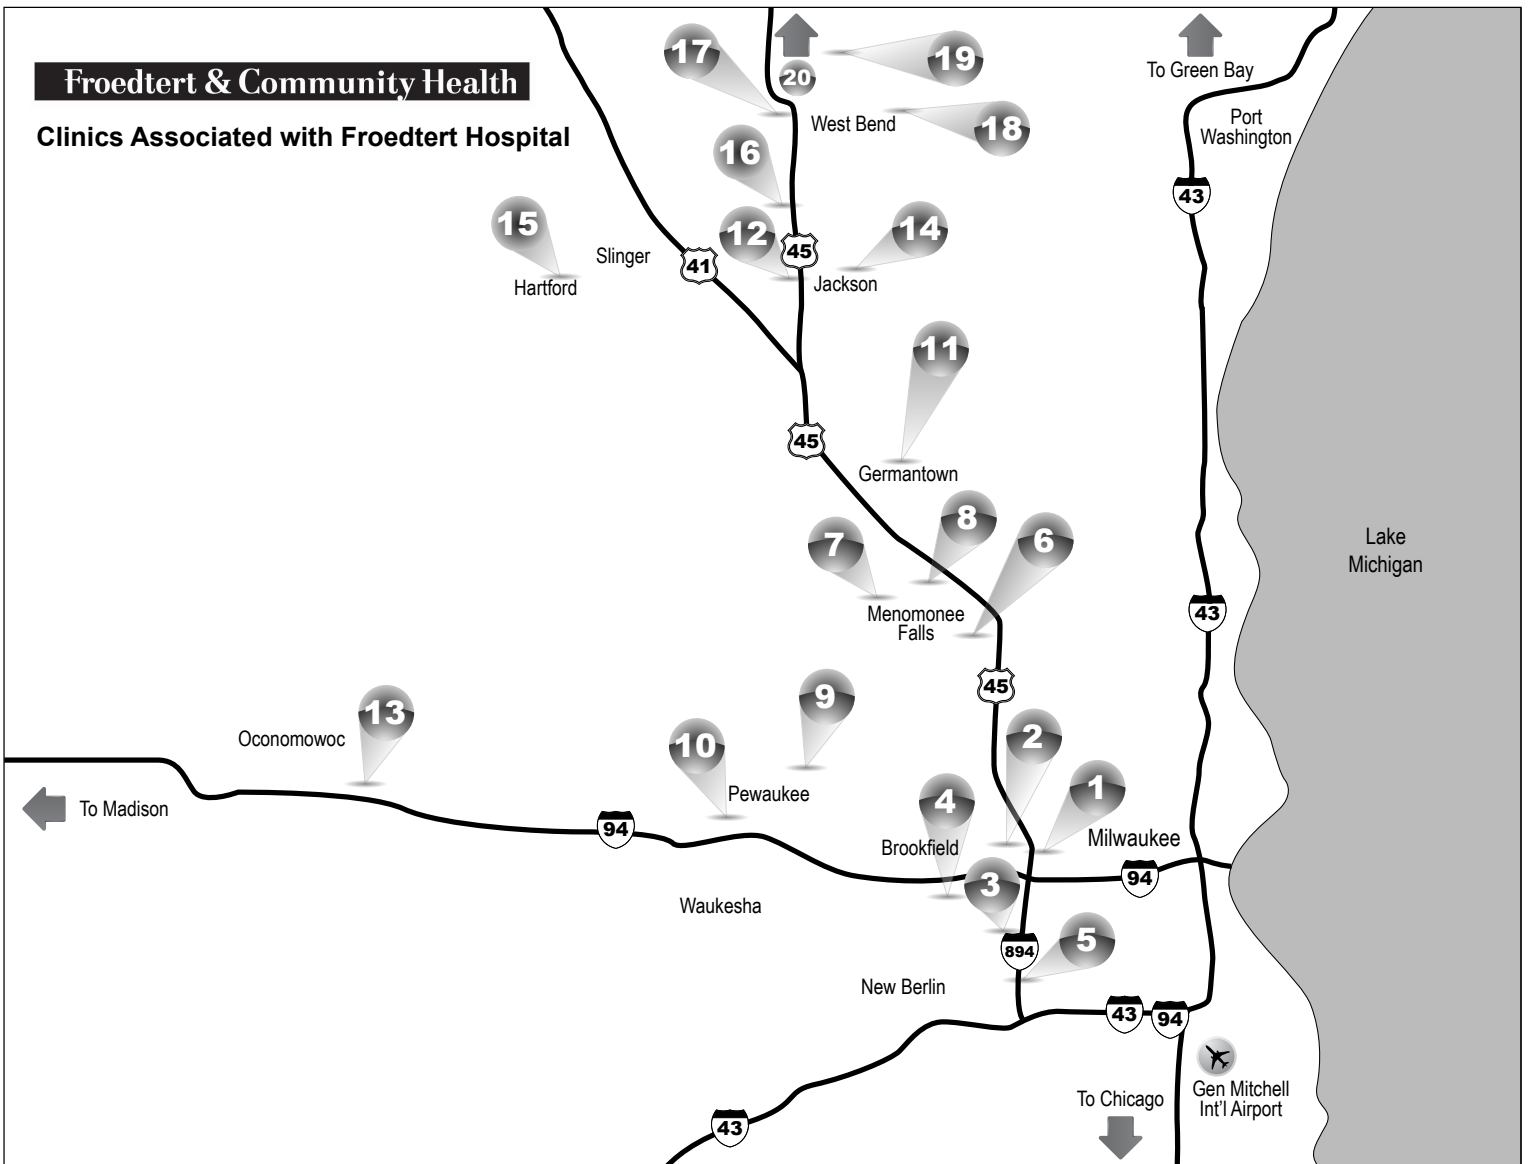

Froedtert & Community Health

Clinics Associated with Froedtert Hospital

1. Froedtert & The Medical College of Wisconsin*
9200 W. Wisconsin Ave., Milwaukee, WI

2. Tosa Center & Plank Road Clinic*
1155 N. Mayfair Rd., Milwaukee, WI

3. Lincoln Avenue Clinic*
1121 W. Lincoln Ave., Milwaukee, WI

4. Sunnyslope Health Center*
1350 S. Sunny Slope Rd., Brookfield, WI

5. Greenway Medical Complex (Otolaryngology & Audiology)*
3365 S. 103rd St., Milwaukee, WI

9. Springdale Health Center*
21700 Intertech Dr., Brookfield, WI

10. Eye Institute West*
N19 W24075 Riverwood Dr., Pewaukee, WI

11. Germantown Rehabilitation & Sports Medicine Clinic
N112 W15415 Mequon Rd., Germantown, WI

St. Joseph's Hospital Sleep Center
1201 Oak St., West Bend, WI

The Alyce and Elmore Kraemer Cancer Care Center
1110 Oak St., West Bend, WI

20. Kewaskum Clinic
1701 Fond du Lac Ave., Kewaskum, WI

** locations with Froedtert & The Medical College of Wisconsin clinic(s)*