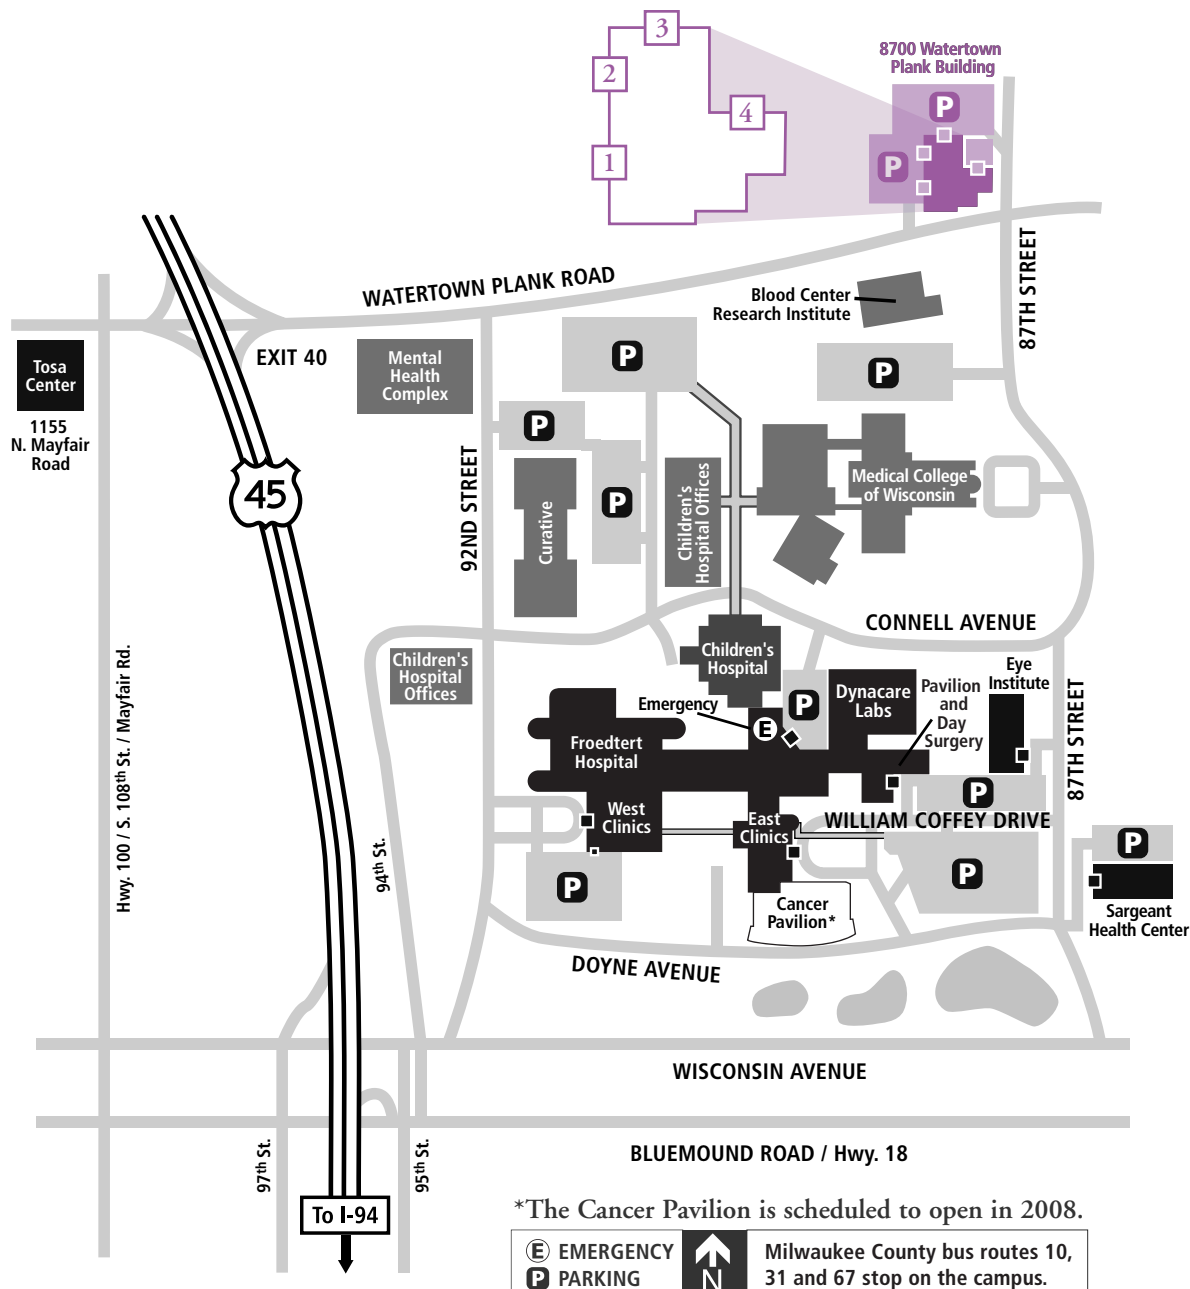

## Directions to 8700 Watertown Plank Road

**Entrance #1:**  
City Market and  
The Wisconsin  
Athletic Club

**Entrance #2:**  
Sports  
Medicine Center

For Entrances #1 and 2, enter the parking lot off of Watertown Plank Road.

**Entrance #3:**  
Plastic/Reconstructive  
Surgery, Cascadia  
MediSpa,  
Comprehensive Vein  
Clinic and  
Rehab Services

**Entrance #4:**  
Community  
Conference Center

For Entrances #3 and 4, enter the parking lot off of 87<sup>th</sup> Street.

*Please Note:* Doyne and Connell Avenues may be closed due to construction.

Questions? Call 414-805-3666 or visit [froedtert.com](http://froedtert.com)