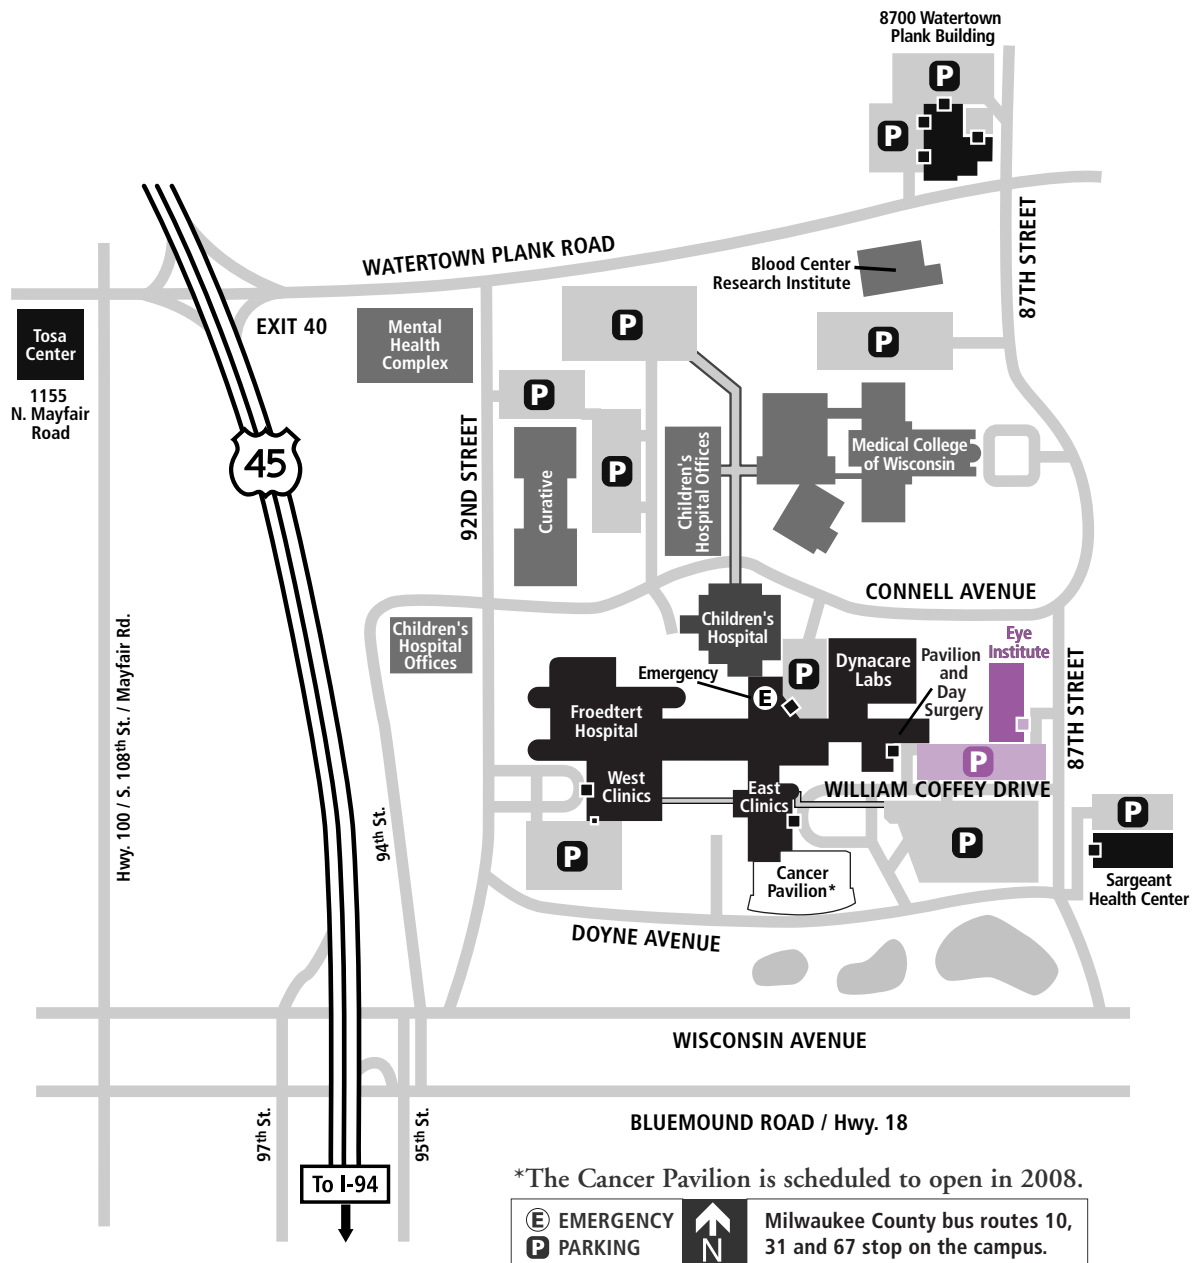

Directions to Eye Institute

Please park in the Eye Institute Parking Lot.

Please Note: Doyne and Connell Avenues may be closed due to construction.

From Wisconsin Avenue:

Turn north on 87th St. and then west (left) at third left. Follow signs directing you to Eye Institute Parking.

From Watertown Plank Road:

Turn south on 87th St. You'll come to a stop sign at Connell Ave., turn left and continue south on 87th St. Turn right at first right. Follow signs directing you to Eye Institute Parking.