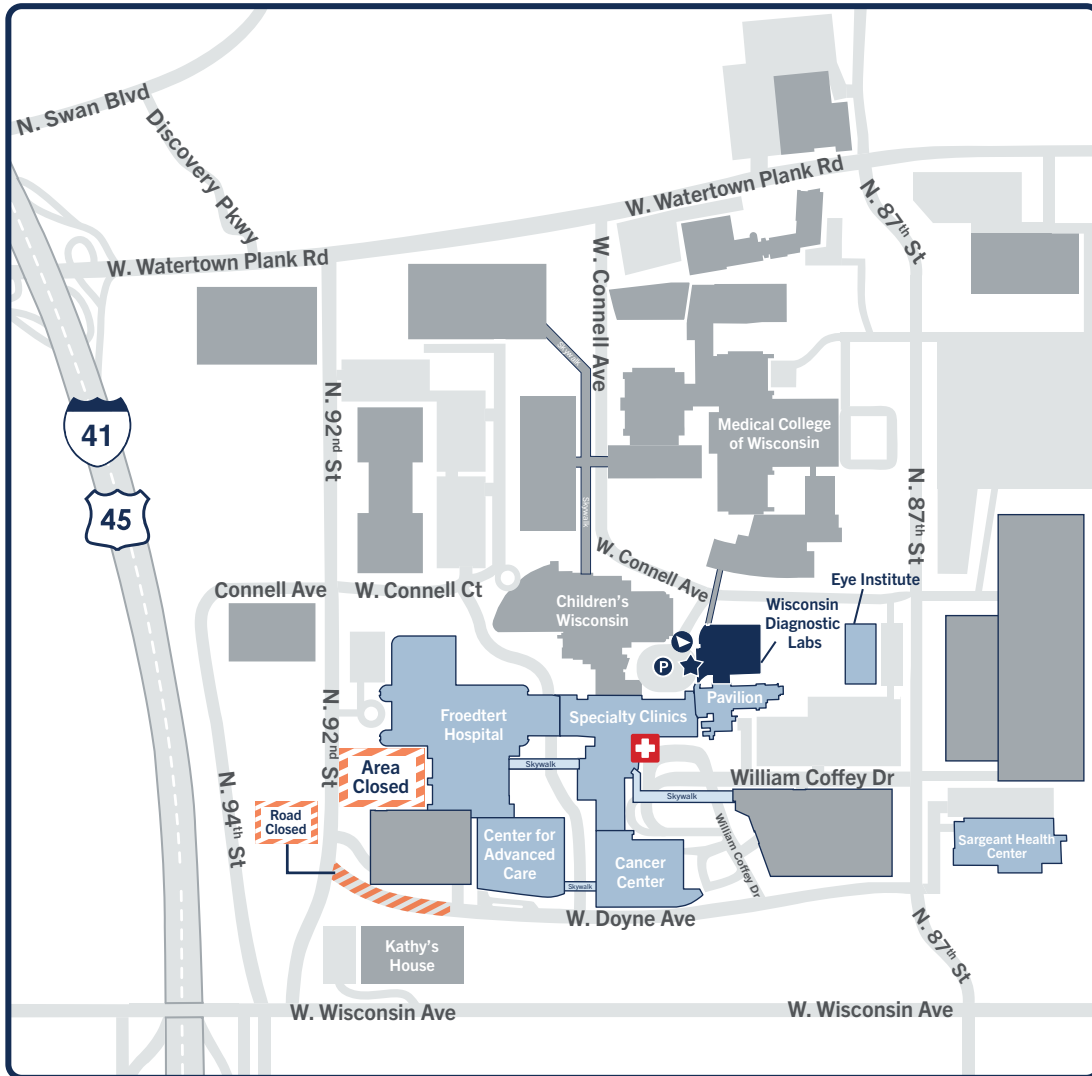

# Directions to: Wisconsin Diagnostic Labs

8777 W. Connell Ave., Milwaukee, WI 53226

## From Watertown Plank Road via 87<sup>th</sup> Street:

- Turn south onto 87th Street.
- Turn right onto West Connell Avenue.
- Follow signs to Wisconsin Diagnostic Labs.

## From Wisconsin Avenue via 87<sup>th</sup> Street:

- Turn north onto 87th Street.
- Turn left onto West Connell Avenue.
- Follow signs to Wisconsin Diagnostic Labs.

**Once parked, enter the facility through Door 21.**

**Please Note:** All of our parking structures and surface lots have accessible parking closest to building entrances. Entrances from our parking structures are all equipped with power doors.