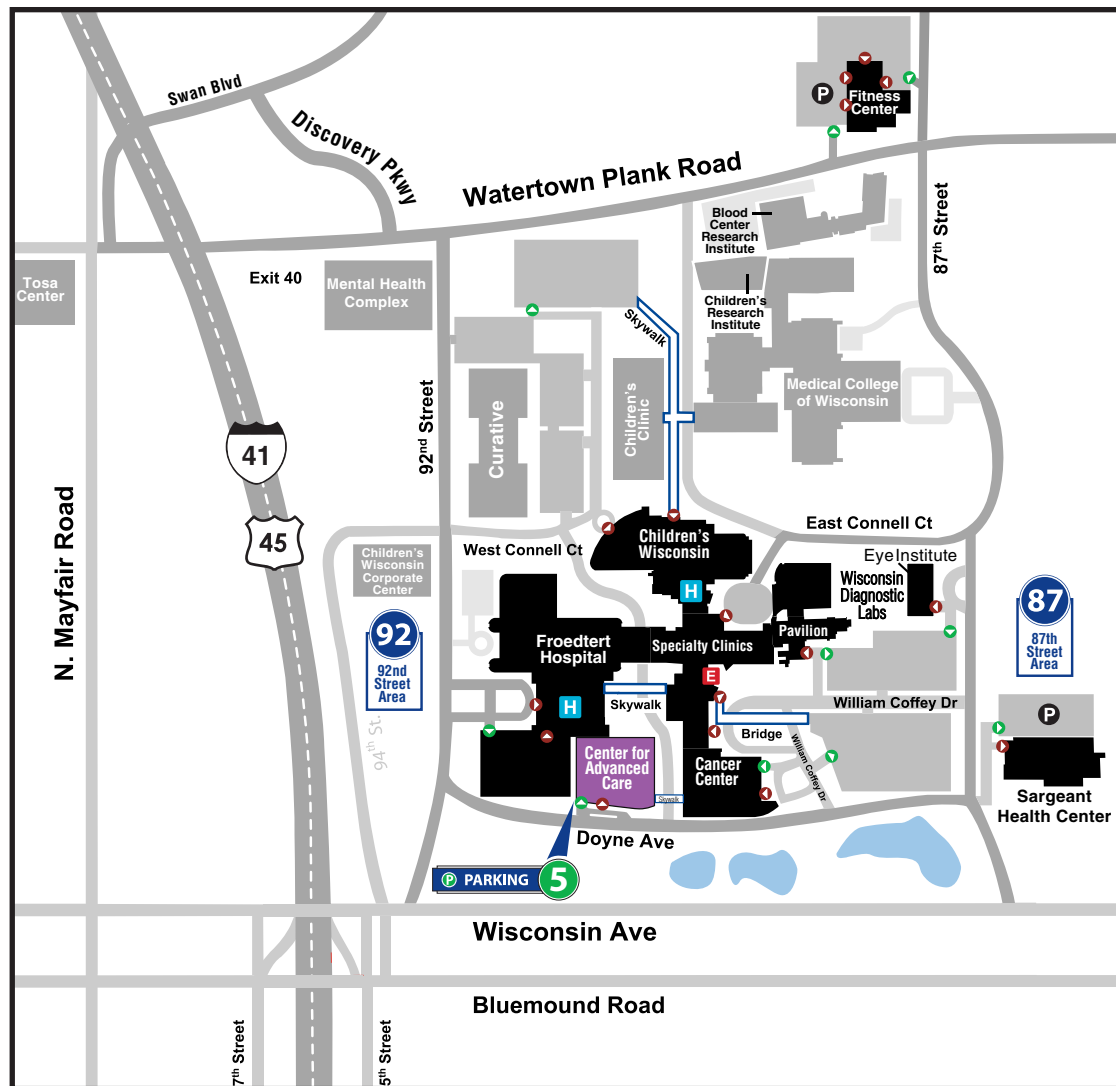

Directions to Center for Advanced Care

8900 W. Doyne Ave., Milwaukee, WI 53226

Please park in Parking 5, located under the Center for Advanced Care.

From Watertown Plank Road via 92nd Street:

- Turn **south** on 92nd Street.
- Continue through the traffic light at West Connell Court.
- Turn **left** onto Doyne Avenue.
- Follow signs directing to the Center for Advanced Care. The Parking 5 entrance is on the right, under the building.

From Watertown Plank Road via 87th Street:

- Turn **south** on 87th Street.
- Turn **right** at Doyne Avenue.
- Follow signs directing to the Center for Advanced Care. The Parking 5 entrance is on the right, under the building.

From Wisconsin Avenue:

- Turn **north** on 87th or 92nd Street and then onto Doyne Avenue.
- Follow signs directing to the Center for Advanced Care. The Parking 5 entrance is on the north side of Doyne Avenue, under the building.

(See reverse side for walking instructions)

Questions? Call 414-805-3666, toll free 800-272-3666, or visit froedtert.com

The Froedtert & the Medical College of Wisconsin mailing address is: 9200 W. Wisconsin Ave, Milwaukee, WI 53226

Please Note: All of our parking structures and surface lots have accessible parking closest to building entrances. Entrances from our parking structures are all equipped with power doors. Free valet parking is available Monday-Friday from 7 a.m. – 6 p.m. For more detailed information, visit froedtert.com (Locations & Directions, Transportation and Parking Services).