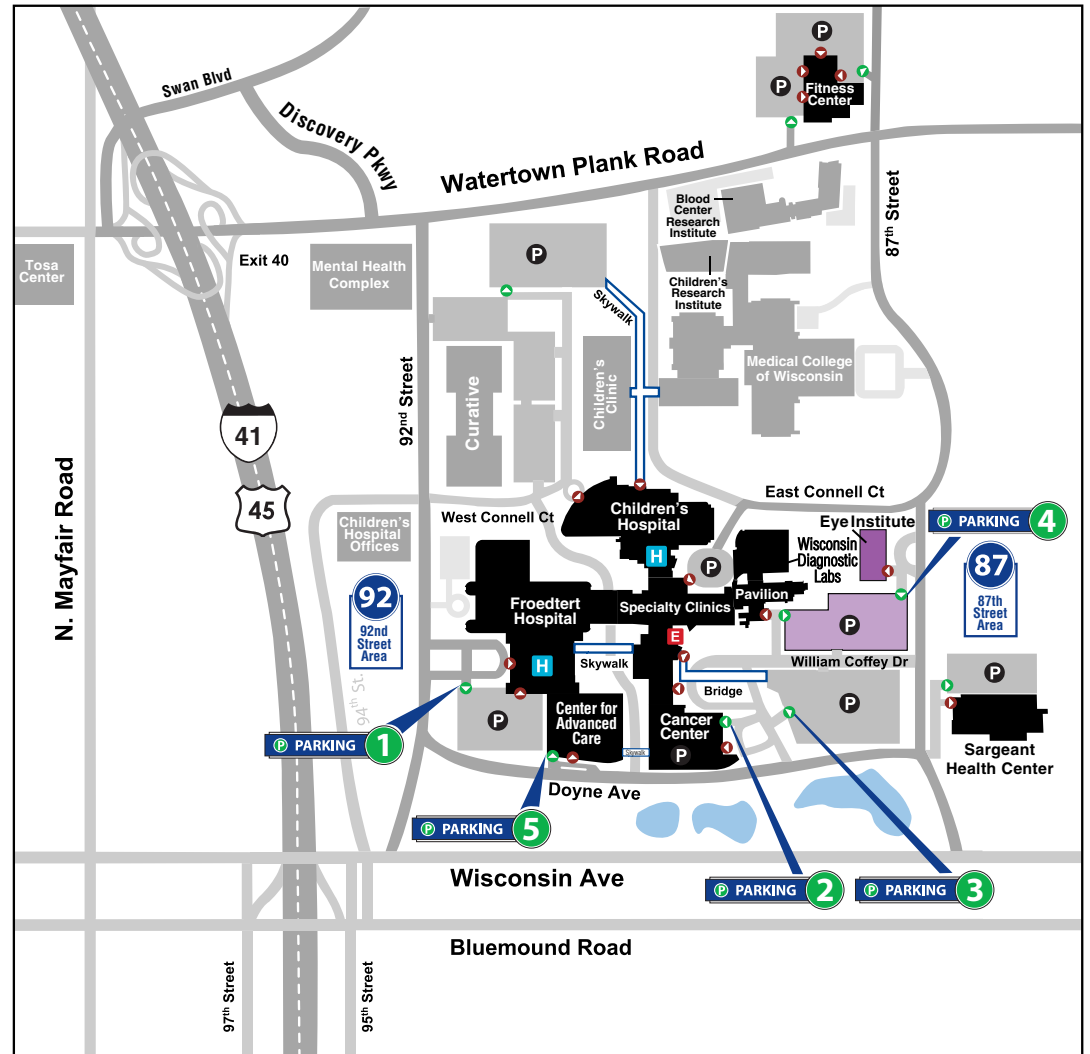

Directions to Eye Institute

Please park in Parking 4, a surface lot.

From Watertown Plank Road:

Turn south on 87th Street. You'll come to a stop sign at East Connell Court. Turn left and continue south on 87th Street. Turn right into circle drive in front of the Eye Institute. Enter Parking 4, a surface lot.

From Wisconsin Avenue:

Turn north on 87th Street and into circle drive in front of the Eye Institute. Enter Parking 4, a surface lot.

 Please Note: All of our parking structures and surface lots have accessible parking closest to building entrances. Entrances from our parking structures are all equipped with power doors. Free valet parking is available Monday-Friday from 7am – 6pm. For more detailed information visit froedtert.com (Locations & Directions, Transportation and Parking Services).

From Beloit and North Central Illinois

Take I-43 North (Rock Freeway) to I-41/Hwy 45/I-894. Continue north on I-41/Hwy 45 (Fond du Lac). Approximately one mile north of the Milwaukee County Zoo, exit on Watertown Plank Rd. East (exit 40).

From Fond du Lac

Follow I-41/Hwy 45 South to Milwaukee. Approximately one mile past North Avenue, exit on Watertown Plank Rd. East (exit 40).

From Madison

Take I-94 East (Milwaukee) to I-41/Hwy 45 North (exit 305B, Fond du Lac). Follow I-41/Hwy 45 North for about 1 mile, and exit on Watertown Plank Rd. East (exit 40).