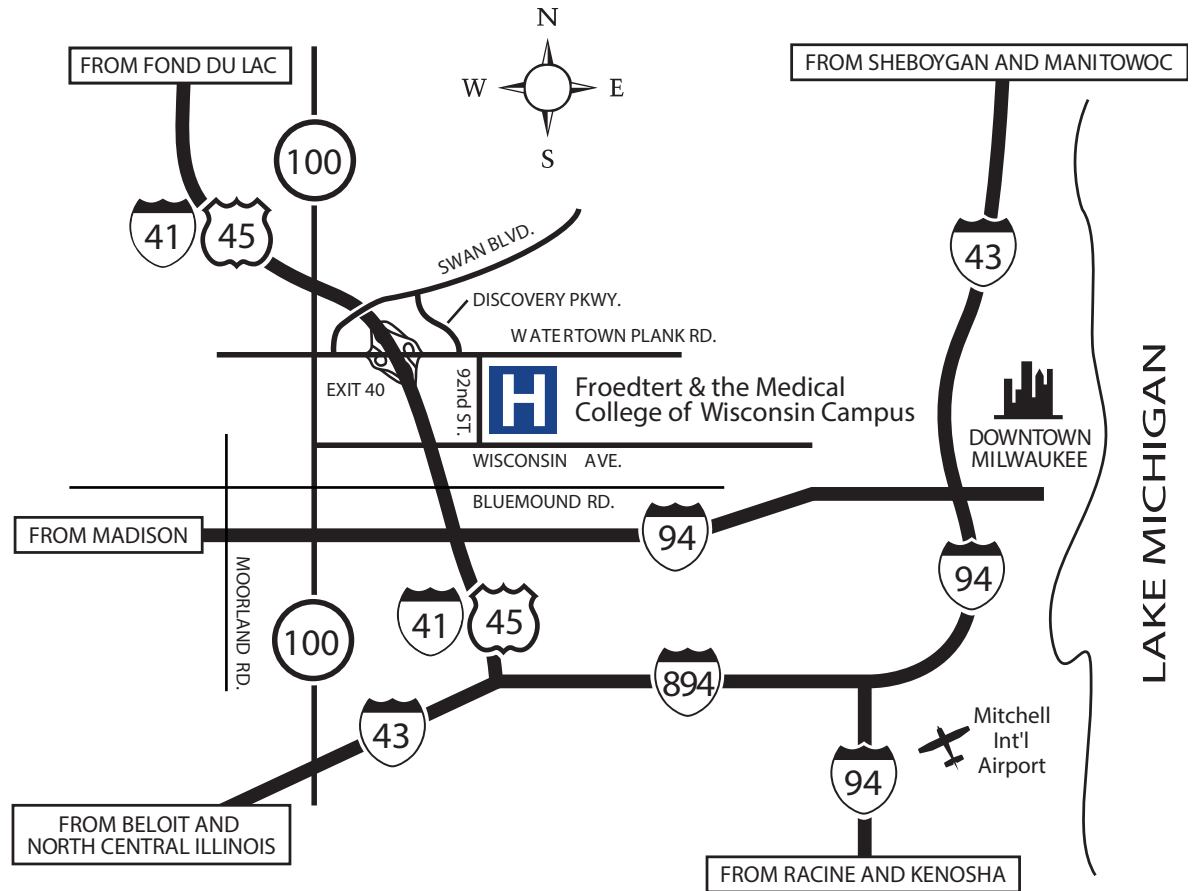

The Froedtert & the Medical College of Wisconsin mailing address is: 9200 W. Wisconsin Ave, Milwaukee, WI 53226

DIR_Eye_Institute_060217

From Sheboygan and Manitowoc

Follow I-43 South to Milwaukee. As you approach downtown Milwaukee, take I-94 West toward Madison (exit 72D). Continue on I-94 West past Miller Park. Take I-41/Hwy 45 North toward Fond du Lac (exit 305B). Travel north, and exit on Watertown Plank Rd. (exit 40).

From Beloit and North Central Illinois

Take I-43 North (Rock Freeway) to I-41/Hwy 45/I-894. Continue north on I-41/Hwy 45 (Fond du Lac). Approximately one mile north of the Milwaukee County Zoo, exit on Watertown Plank Rd. East (exit 40).

From Fond du Lac

Follow I-41/Hwy 45 South to Milwaukee. Approximately one mile past North Avenue, exit on Watertown Plank Rd. East (exit 40).

From Madison

Take I-94 East (Milwaukee) to I-41/Hwy 45 North (exit 305B, Fond du Lac). Follow I-41/Hwy 45 North for about 1 mile, and exit on Watertown Plank Rd. East (exit 40).

From Mitchell International Airport

Transportation can be arranged through Airport Connection by calling 414-769-2444.

MAP IS NOT TO SCALE

Please Note:

- For the latest construction updates near the Froedtert Hospital Campus, please visit: <http://www.mrmccampus.org/zoo-interchange>
- Look for Milwaukee Regional Medical Center and follow the blue  hospital sign on detour routes.