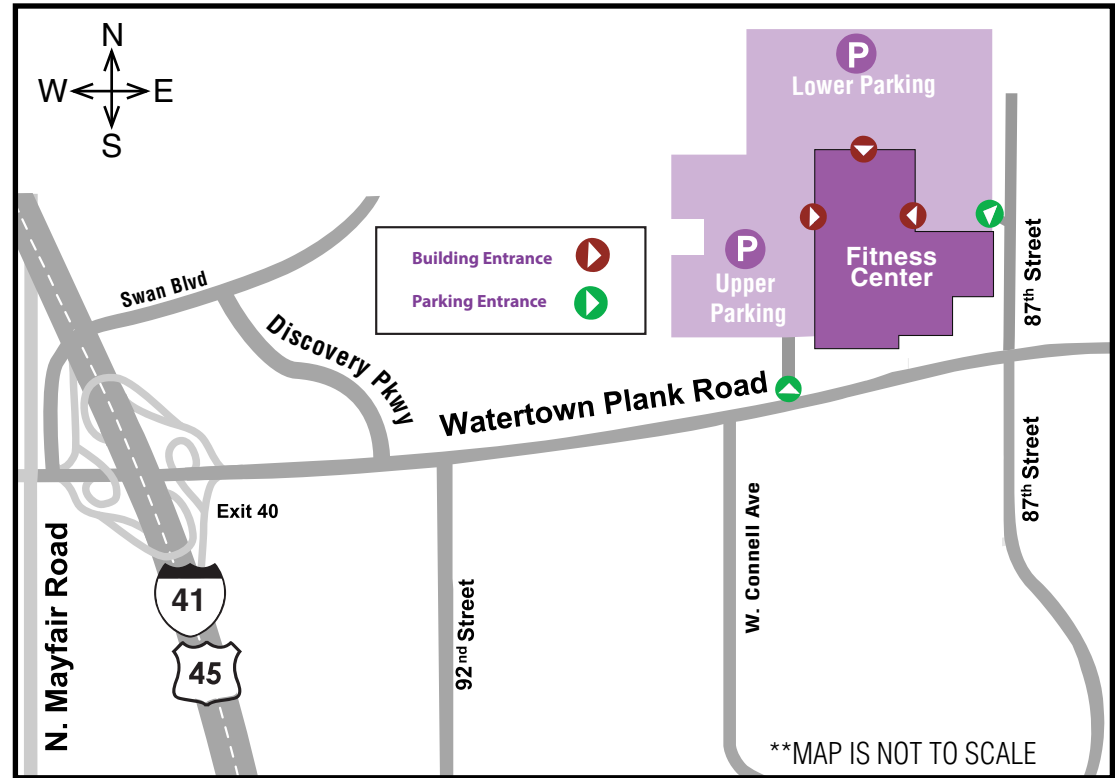

## Directions to Fitness Center

8700 W. Watertown Plank Road  
Milwaukee, WI 53226

The Fitness Center is located on the north side of W. Watertown Plank Road between 92nd Street and 87th Street.

Access to the Fitness Center is available via 87th Street or W. Watertown Plank Road.

### Use upper parking:

- Ortho Now
- Sports Medicine Center

### Use lower parking:

- Performance Enhancement Program
- Rehab Services - Watertown Plank
- Sports Education Conference Center