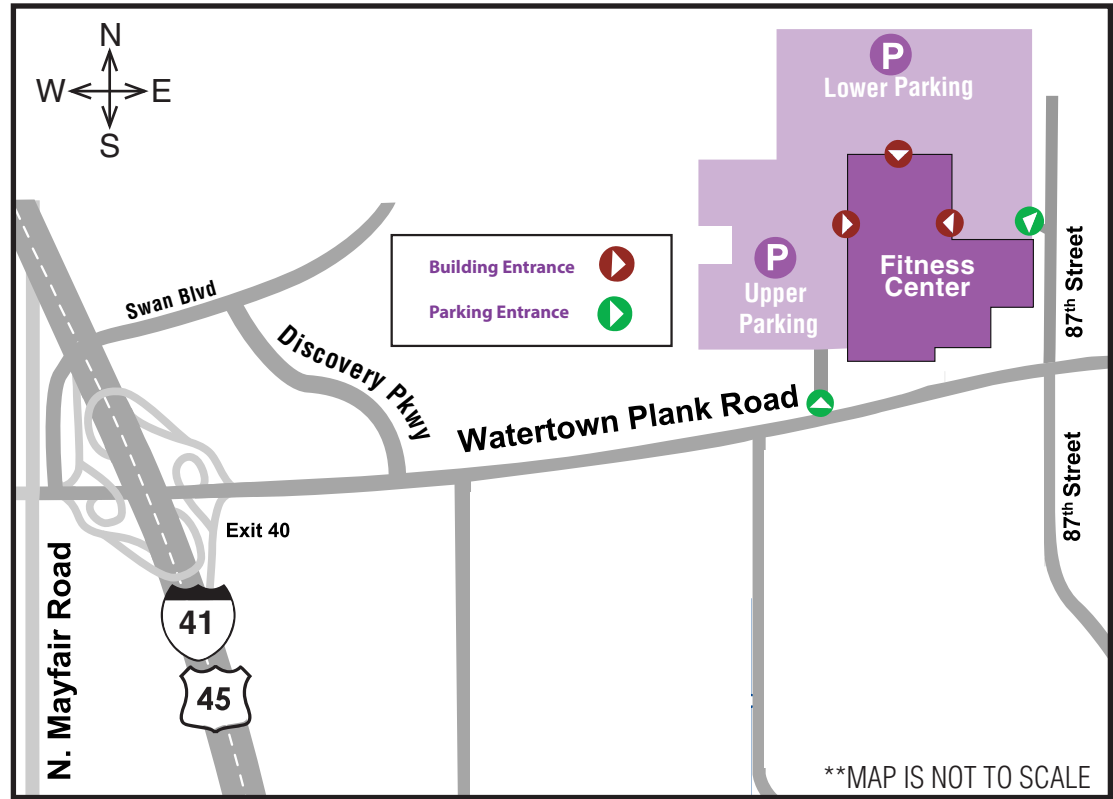

Directions to
Fitness Center
 8700 W. Watertown Plank Road
 Milwaukee, WI 53226

The Fitness Center is located on the north side of W. Watertown Plank Road between 92nd Street and 87th Street.

Access to the Fitness Center is available via 87th Street or W. Watertown Plank Road.

Use upper parking:

- Ortho Now
- Sports Medicine Center

Use lower parking:

- Performance Enhancement Program (PEP)
- Sports Education Conference Center

Use lower parking:

- Community Conference Center
 Conference Rooms 1, 2 and 3