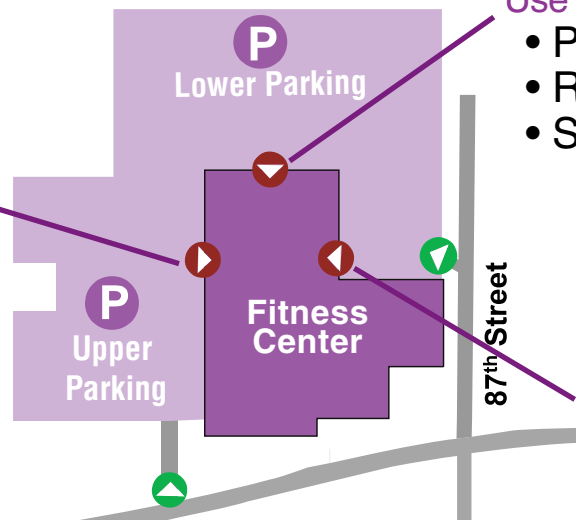

## Directions to Fitness Center

8700 W. Watertown Plank Road  
Milwaukee, WI 53226

The Fitness Center is located on the north side of W. Watertown Plank Road between 92nd Street and 87th Street.

Access to the Fitness Center is available via 87th Street or W. Watertown Plank Road.

### Use upper parking:

- Ortho Now
- Sports Medicine Center

### Use lower parking:

- Performance Enhancement Program
- Rehab Services - Watertown Plank
- Sports Education Conference Center

### Use lower parking:

- Community Conference Center  
Conference Rooms 1, 2 and 3