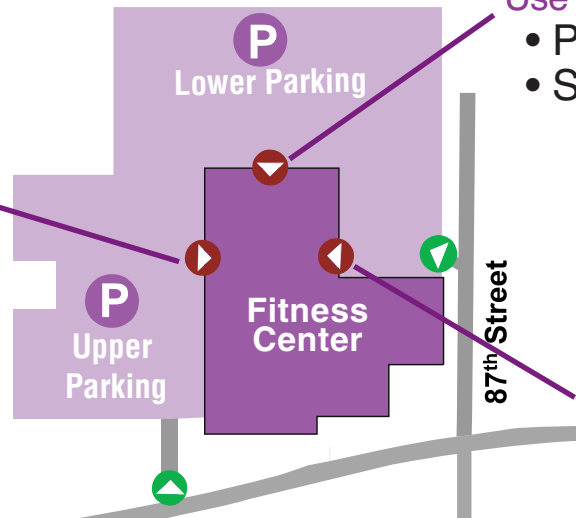

Directions to
Fitness Center
 8700 W. Watertown Plank Road
 Milwaukee, WI 53226

The Fitness Center is located on the north side of W. Watertown Plank Road between 92nd Street and 87th Street.

Access to the Fitness Center is available via 87th Street or W. Watertown Plank Road.

Use upper parking:

- Ortho Now
- Sports Medicine Center

Use lower parking:

- Performance Enhancement Program (PEP)
- Sports Education Conference Center

Use lower parking:

- Community Conference Center
 Conference Rooms 1, 2 and 3