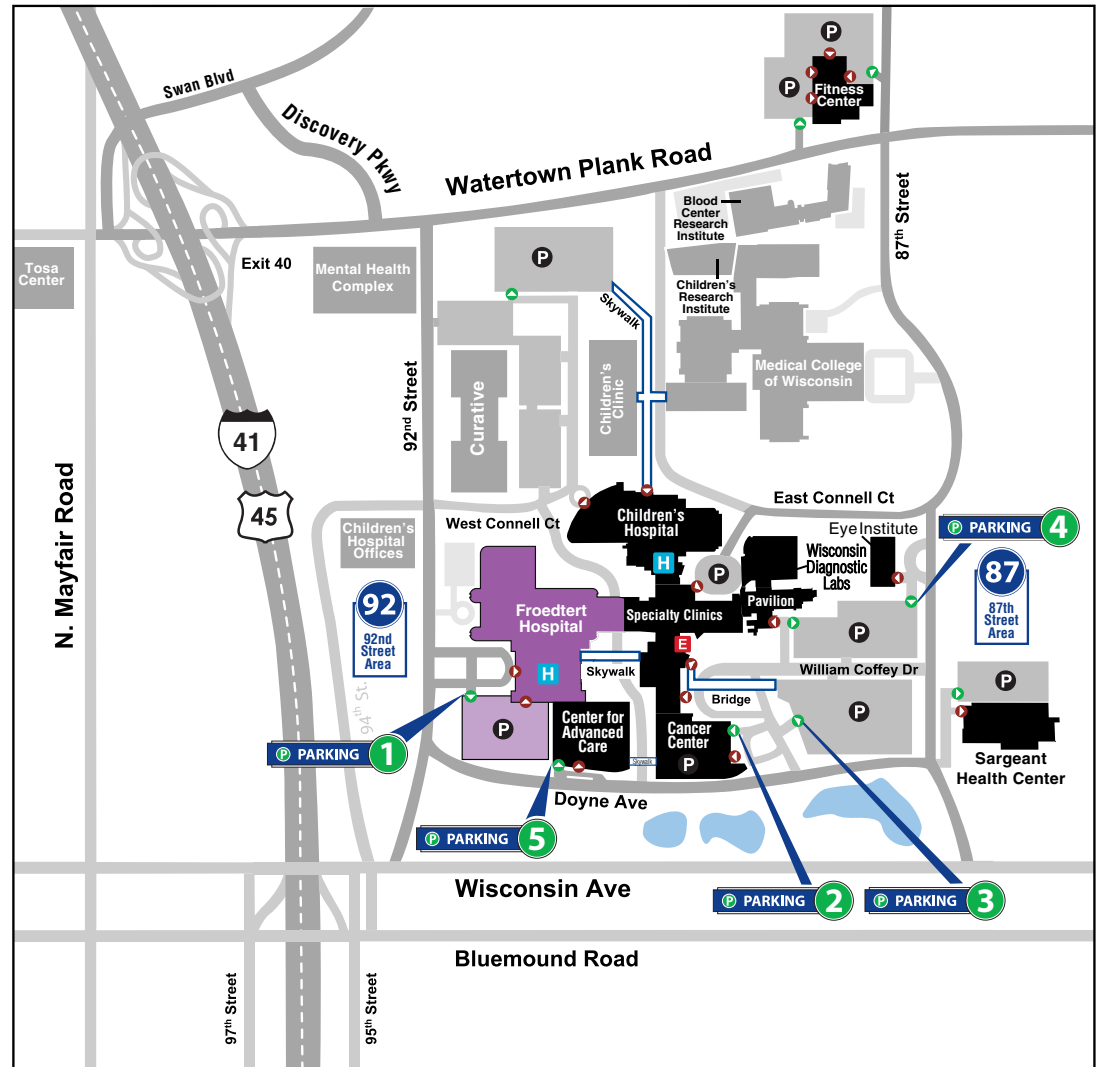

Directions to Froedtert Hospital Entrance

Please park in the Parking 1 structure.

From Watertown Plank Road:

Turn south on 92nd Street and continue through a stop light at West Connell Court. Turn left at the Froedtert Hospital Entrance, a circular drive. Follow signs directing you to the Parking 1 structure.

From Wisconsin Avenue:

Turn north on 92nd Street and then right at the Froedtert Hospital Entrance, a circular drive. Follow signs directing you to the Parking 1 structure.

 **Please Note:** All of our parking structures and surface lots have accessible parking closest to building entrances. Entrances from our parking structures are all equipped with power doors. Free valet parking is available Monday-Friday from 7am – 6pm. For more detailed information visit froedtert.com (Locations & Directions, Transportation and Parking Services).

For the latest construction updates near the Froedtert Hospital Campus, please visit: <http://www.mrmccampus.org/zoo-interchange>

From Sheboygan and Manitowoc

Follow I-43 South to Milwaukee. As you approach downtown Milwaukee, take I-94 West toward Madison (exit 72D). Continue on I-94 West past Miller Park. Take I-41/Hwy 45 North toward Fond du Lac (exit 305B). Travel north, and exit on Watertown Plank Rd. (exit 40).

From Beloit and North Central Illinois

Take I-43 North (Rock Freeway) to I-41/Hwy 45/I-894. Continue north on I-41/Hwy 45 (Fond du Lac). Approximately one mile north of the Milwaukee County Zoo, exit on Watertown Plank Rd. East (exit 40).