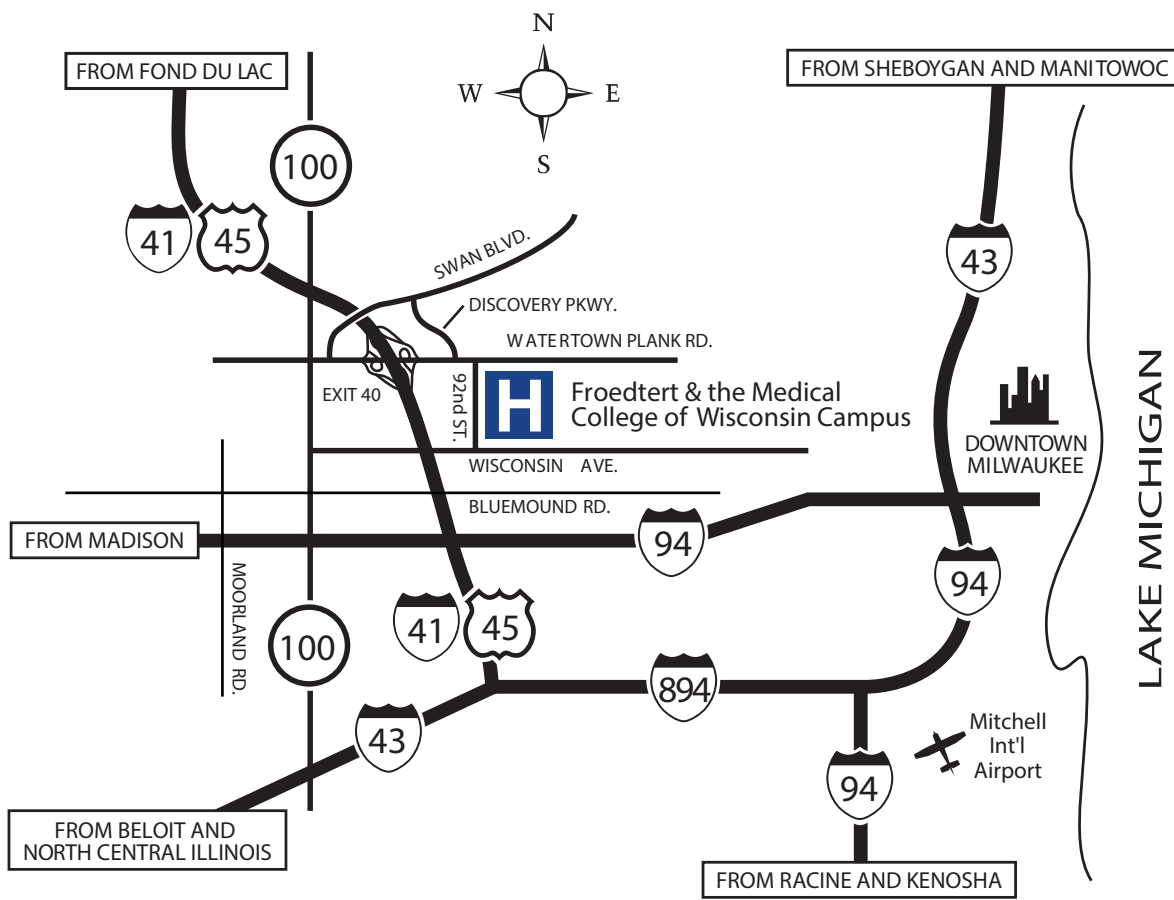

From Sheboygan and Manitowoc

Follow I-43 South to Milwaukee. As you approach downtown Milwaukee, take I-94 West toward Madison (exit 72D). Continue on I-94 West past Miller Park. Take I-41/Hwy 45 North toward Fond du Lac (exit 305B). Travel north, and exit on Watertown Plank Rd. (exit 40).

From Racine and Kenosha

Take I-94 West (actually heads north) toward Milwaukee. Shortly past the airport, take the I-894 bypass (Madison/Fond du Lac, exit 316). Follow I-894 to I-41/Hwy 45 North. Take I-41/Hwy 45 North to Watertown Plank Rd. East (exit 40).

From Beloit and North Central Illinois

Take I-43 North (Rock Freeway) to I-41/Hwy 45/I-894. Continue north on I-41/Hwy 45 (Fond du Lac). Approximately one mile north of the Milwaukee County Zoo, exit on Watertown Plank Rd. East (exit 40).

From Fond du Lac

Follow I-41/Hwy 45 South to Milwaukee. Approximately one mile past North Avenue, exit on Watertown Plank Rd. East (exit 40).

From Madison

Take I-94 East (Milwaukee) to I-41/Hwy 45 North (exit 305B, Fond du Lac). Follow I-41/Hwy 45 North for about 1 mile, and exit on Watertown Plank Rd. East (exit 40).

From Mitchell International Airport

Transportation can be arranged through Airport Connection by calling 414-769-2444.

MAP IS NOT TO SCALE

Please Note:

- For the latest construction updates near the Froedtert Hospital Campus, please visit: <http://www.mrmccampus.org/zoo-interchange>
- Look for Milwaukee Regional Medical Center and follow the blue hospital sign on detour routes.