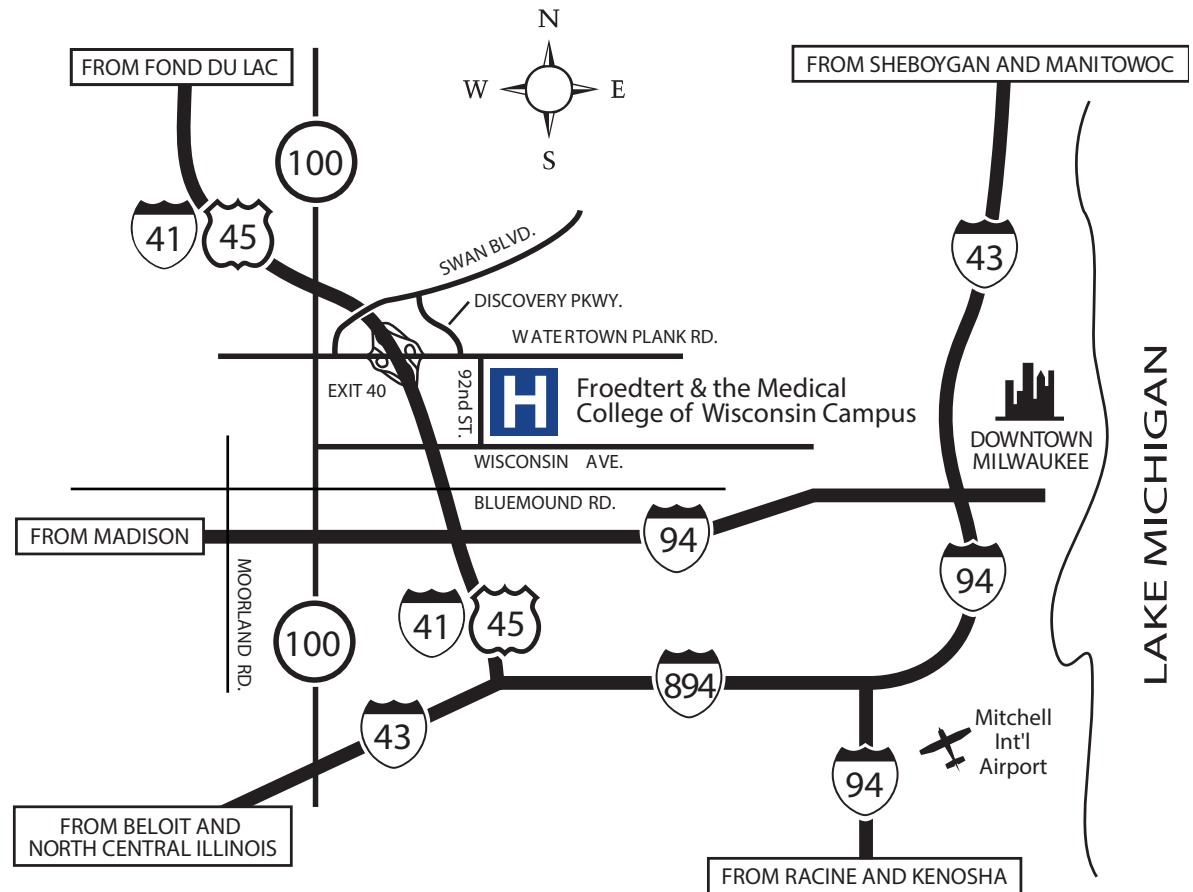

The Froedtert & The Medical College of Wisconsin mailing address is: 9200 W. Wisconsin Ave, Milwaukee, WI 53226

From Sheboygan and Manitowoc

Follow I-43 South to Milwaukee. As you approach downtown Milwaukee, take I-94 West toward Madison (exit 72D). Continue on I-94 West past Miller Park. Take I-41/Hwy 45 North toward Fond du Lac (exit 305B). Travel north, and exit on Watertown Plank Rd. (exit 40).

From Beloit and North Central Illinois

Take I-43 North (Rock Freeway) to I-41/Hwy 45/I-894. Continue north on I-41/Hwy 45 (Fond du Lac). Approximately one mile north of the Milwaukee County Zoo, exit on Watertown Plank Rd. East (exit 40).

From Fond du Lac

Follow I-41/Hwy 45 South to Milwaukee. Approximately one mile past North Avenue, exit on Watertown Plank Rd. East (exit 40).

From Madison

Take I-94 East (Milwaukee) to I-41/Hwy 45 North (exit 305B, Fond du Lac). Follow I-41/Hwy 45 North for about 1 mile, and exit on Watertown Plank Rd. East (exit 40).

From Mitchell International Airport

Transportation can be arranged through Airport Connection by calling 414-769-2444.

MAP IS NOT TO SCALE

Please Note:

- For the latest construction updates near the Froedtert Hospital Campus, please visit: <http://www.mrmccampus.org/zoo-interchange>
- Look for Milwaukee Regional Medical Center and follow the blue  hospital sign on detour routes.