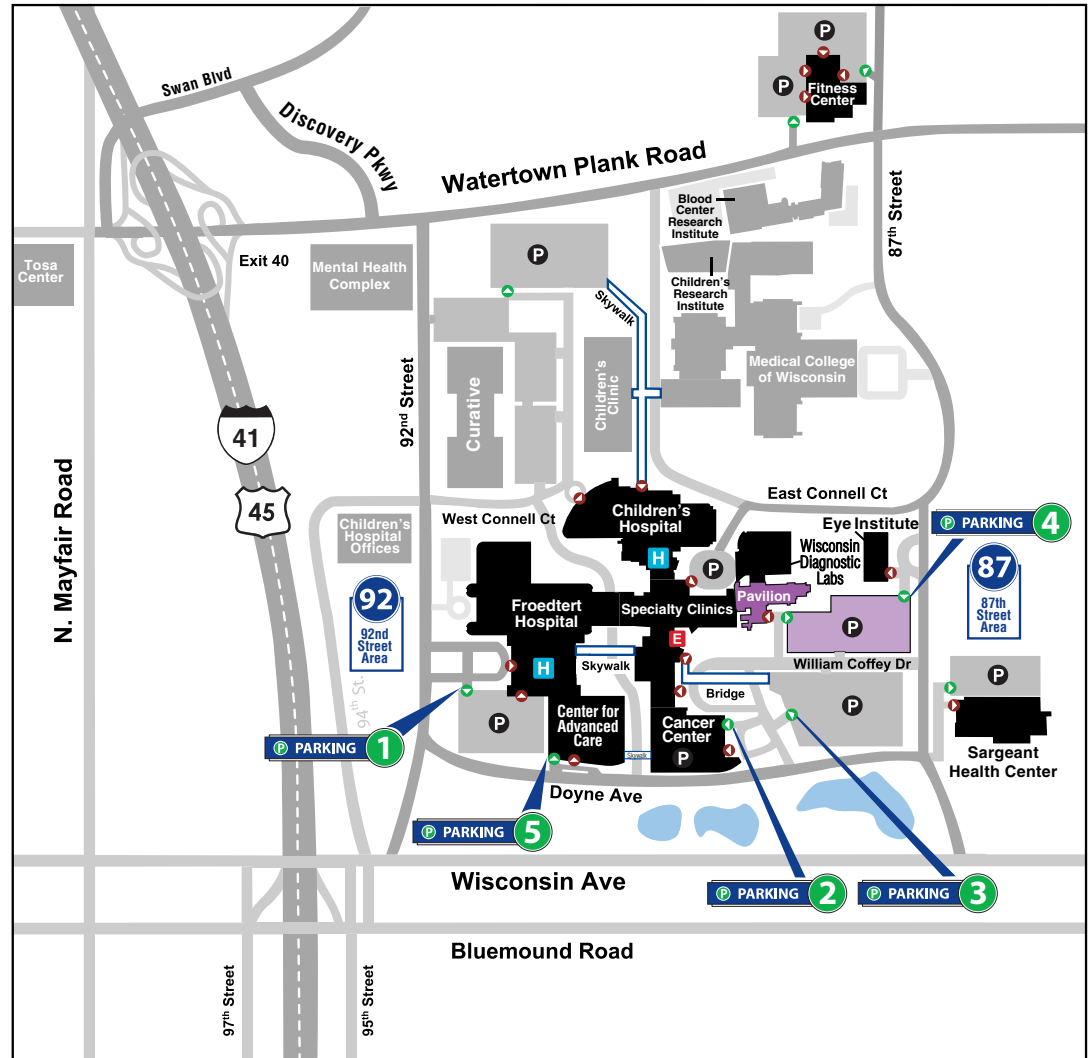

Directions to Pavilion

Please park in Parking 4, a surface lot.

From Watertown Plank Road:

Turn south on 87th Street. When you reach the stop sign on the corner of 87th and East Connell Ct, turn left and continue south on 87th Street. Turn right onto William Coffey Drive. Follow the signs directing you to Parking 4, a surface lot.

From Wisconsin Avenue:

Turn north on 87th Street and then turn left onto William Coffey Drive. Follow the signs directing you to Parking 4, a surface lot.

♿ Please Note: All of our parking structures and surface lots have accessible parking closest to building entrances. Entrances from our parking structures are all equipped with power doors. Free valet parking is available Monday-Friday from 7am – 6pm. For more detailed information visit froedtert.com (Locations & Directions, Transportation and Parking Services).

The Froedtert & The Medical College of Wisconsin mailing address is: 9200 W. Wisconsin Ave, Milwaukee, WI 53226

From Sheboygan and Manitowoc

Follow I-43 South to Milwaukee. As you approach downtown Milwaukee, take I-94 West toward Madison (exit 72D). Continue on I-94 West past Miller Park. Take I-41/Hwy 45 North toward Fond du Lac (exit 305B). Travel north, and exit on Watertown Plank Rd. (exit 40).

From Beloit and North Central Illinois

Take I-43 North (Rock Freeway) to I-41/Hwy 45/I-894. Continue north on I-41/Hwy 45 (Fond du Lac). Approximately one mile north of the Milwaukee County Zoo, exit on Watertown Plank Rd. East (exit 40).