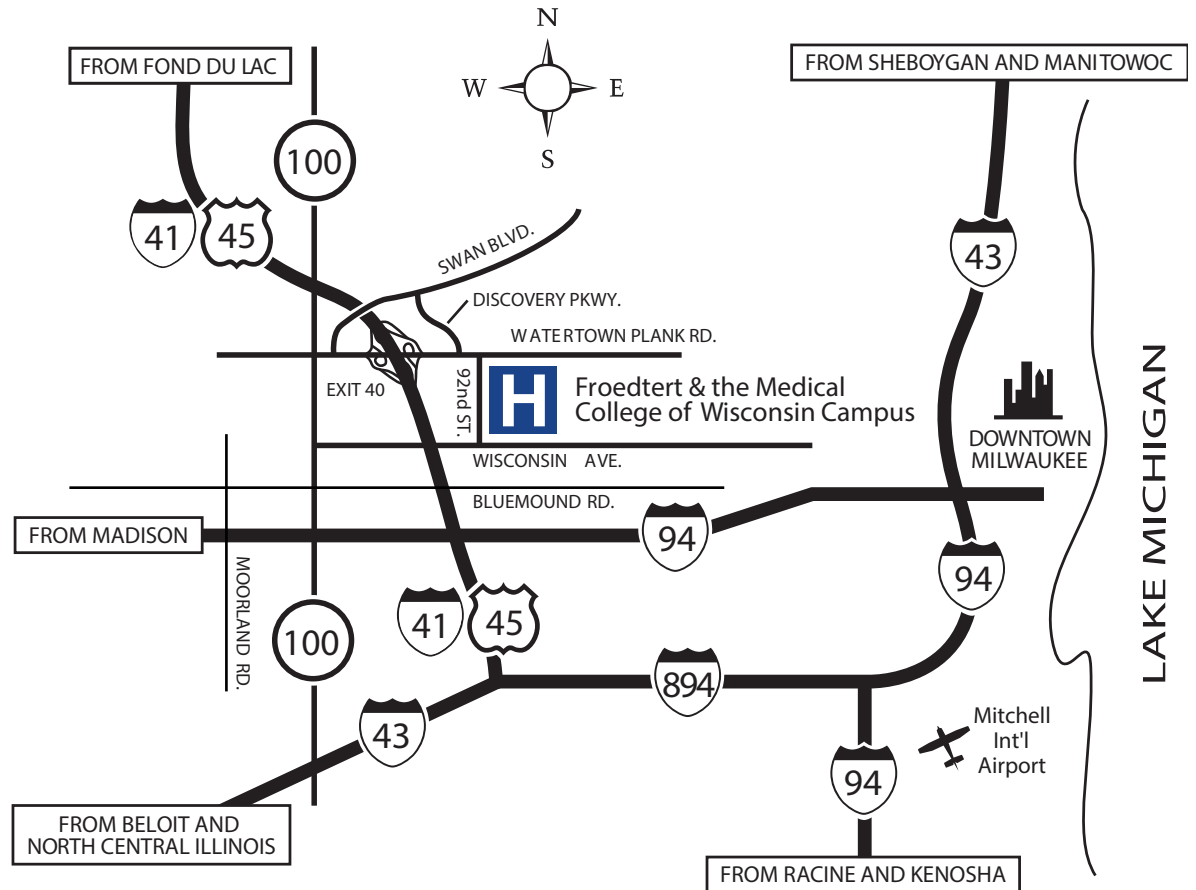

### From Wisconsin Avenue:

- Turn north on 87th Street.
- Turn left on East Connell Court.
- Turn left toward the Children's Hospital of Wisconsin Emergency and Wisconsin Diagnostic Labs joint parking lot.
- Wisconsin Diagnostic Labs is accessible through Door 21.

DIR\_WisconsinDiagnostic\_071119

**From Sheboygan and Manitowoc**

Follow I-43 South to Milwaukee. As you approach downtown Milwaukee, take I-94 West toward Madison (exit 72D). Continue on I-94 West past Miller Park. Take I-41/Hwy 45 North toward Fond du Lac (exit 305B). Travel north, and exit on Watertown Plank Rd. (exit 40).

**From Fond du Lac**

Follow I-41/Hwy 45 South to Milwaukee. Approximately one mile past North Avenue, exit on Watertown Plank Rd. East (exit 40).

**From Madison**

Take I-94 East (Milwaukee) to I-41/Hwy 45 North (exit 305B, Fond du Lac). Follow I-41/Hwy 45 North for about 1 mile, and exit on Watertown Plank Rd. East (exit 40).

**From Mitchell International Airport**

Transportation can be arranged through Airport Connection by calling 414-769-2444.

**Please Note:**

- For the latest construction updates near the Froedtert Hospital Campus, please visit: <http://www.mrmccampus.org/zoo-interchange>
- Look for Milwaukee Regional Medical Center and follow the blue  hospital sign on detour routes.