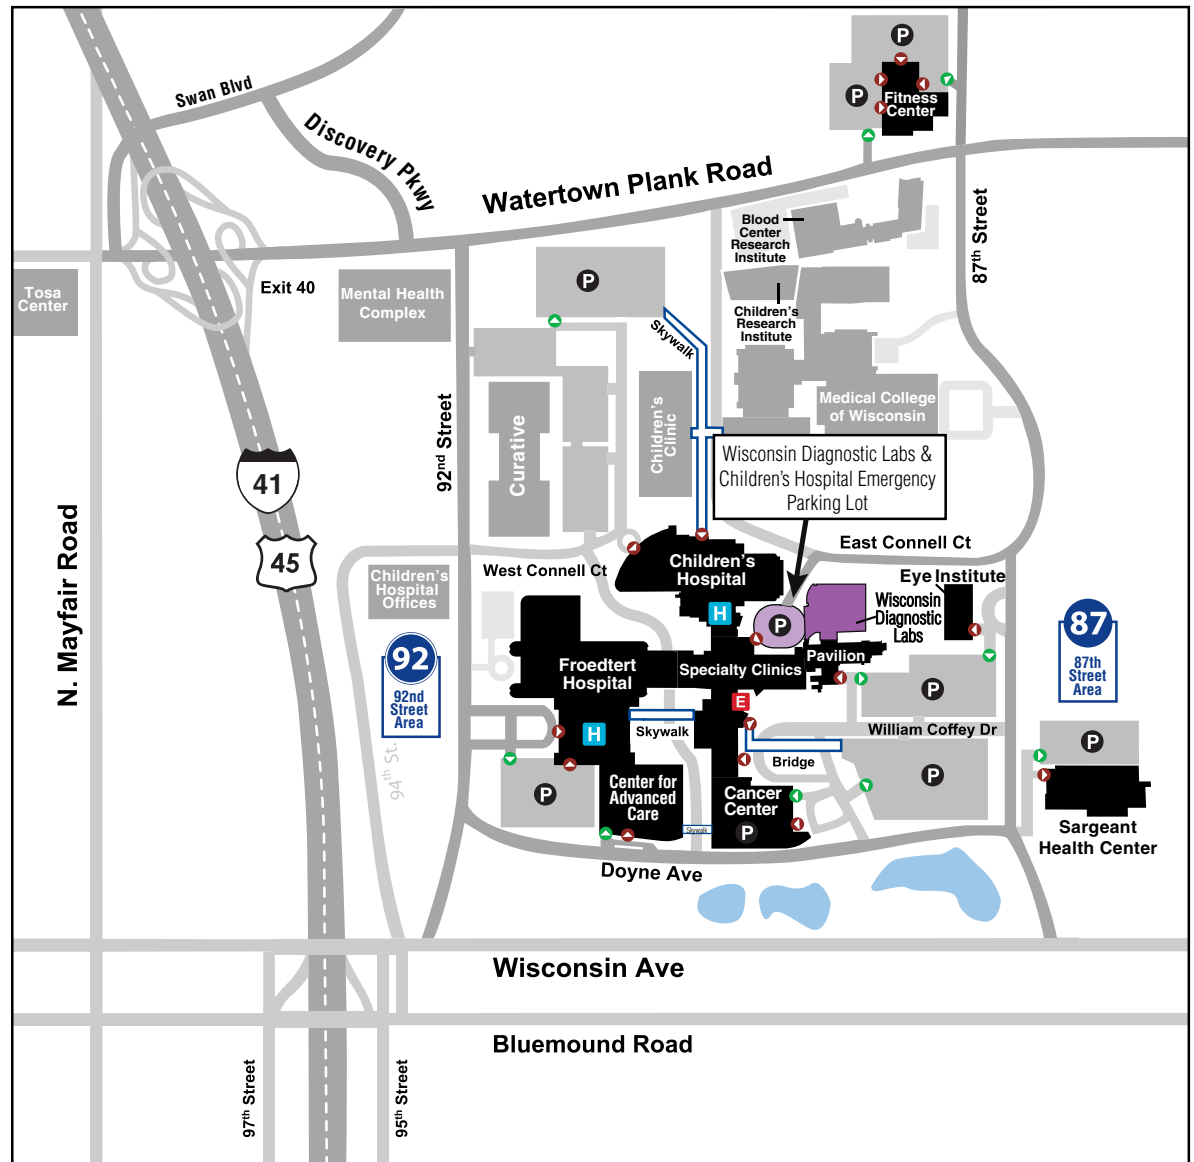

### From Watertown Plank Road:

- Turn south on 87th Street.
- You'll come to a stop sign at East Connell Court. Continue straight on East Connell Court.
- Turn left toward the Children's Hospital of Wisconsin Emergency and Wisconsin Diagnostic Labs joint parking lot.
- Wisconsin Diagnostic Labs is accessible through Door 21.

### From Wisconsin Avenue:

- Turn north on 87th Street.
- Turn left on East Connell Court.
- Turn left toward the Children's Hospital of Wisconsin Emergency and Wisconsin Diagnostic Labs joint parking lot.
- Wisconsin Diagnostic Labs is accessible through Door 21.

DIR\_WisconsinDiagnostic\_071119

**From Sheboygan and Manitowoc**

Follow I-43 South to Milwaukee. As you approach downtown Milwaukee, take I-94 West toward Madison (exit 72D). Continue on I-94 West past Miller Park. Take I-41/Hwy 45 North toward Fond du Lac (exit 305B). Travel north, and exit on Watertown Plank Rd. (exit 40).

**From Beloit and North Central Illinois**

Take I-43 North (Rock Freeway) to I-41/Hwy 45/I-894. Continue north on I-41/Hwy 45 (Fond du Lac). Approximately one mile north of the Milwaukee County Zoo, exit on Watertown Plank Rd. East (exit 40).