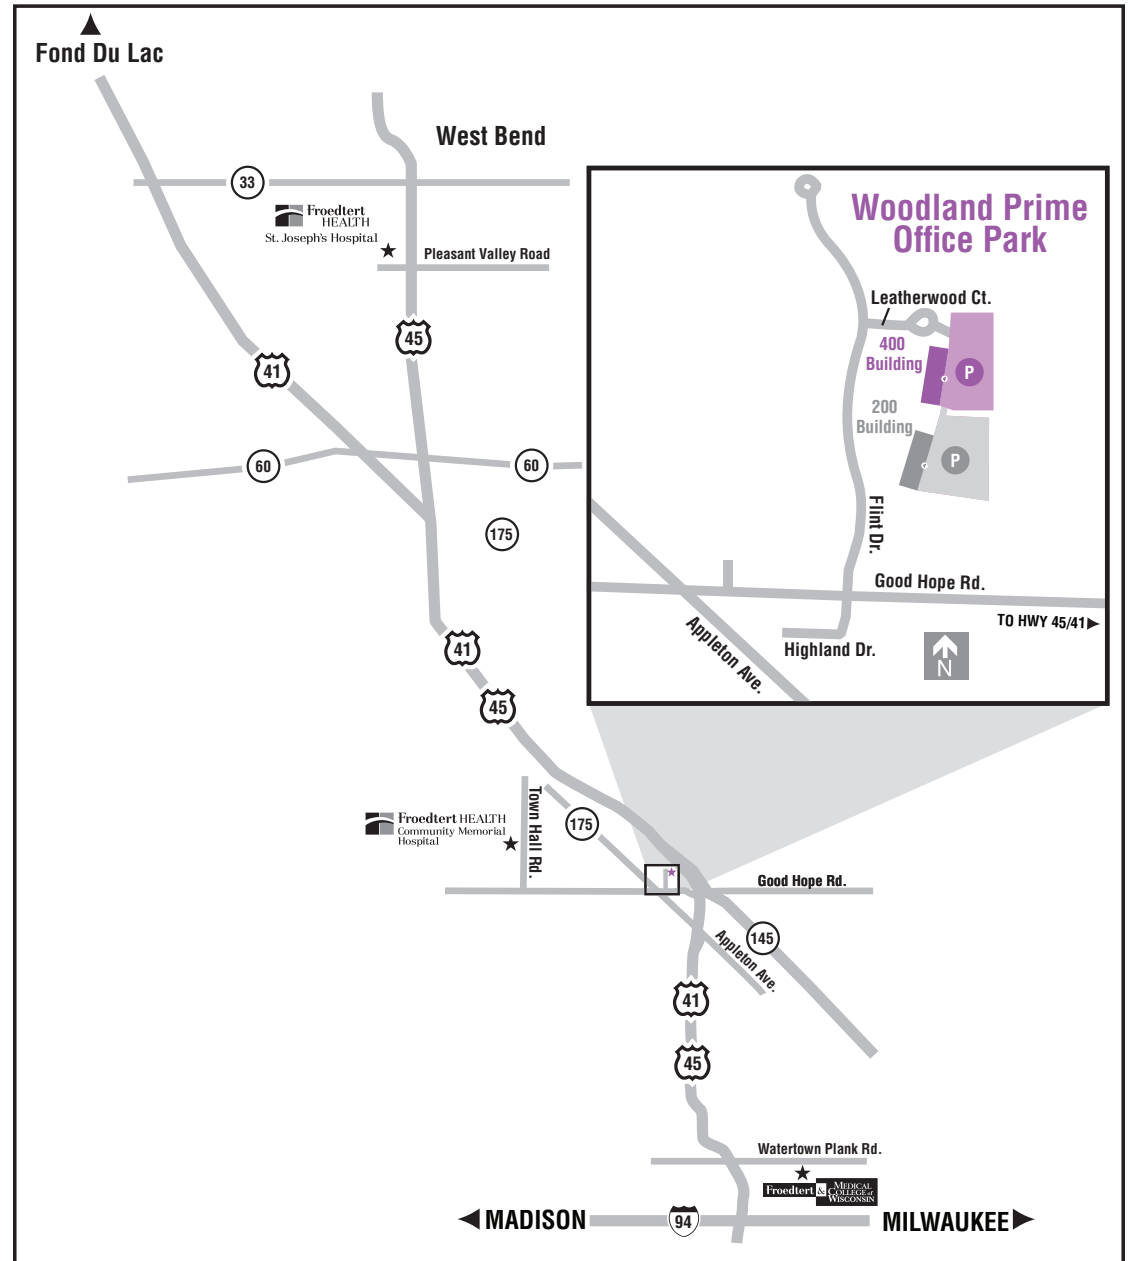

Directions to:

Woodland Prime Campus

Located at: 400 Woodland Prime
N74 W12501 Leatherwood Court
Menomonee Falls, WI 53051

From the North:

Take US-45 S to Exit 47B - to Good Hope Road. Turn right (west) onto Good Hope Road. Turn Right onto Flint Drive into the Woodland Prime Office Park (1st stoplight after exiting US-45). Turn Right onto Leatherwood Court and drive straight in to the parking lot. Building 400 is the 1st building on your right.

From the South:

Take US-45 N to Exit 47B - to Good Hope Road. Turn left (west) onto Good Hope Road. Turn Right onto Flint Drive into the Woodland Prime Office Park (2nd stoplight after exiting US-45). Turn Right onto Leatherwood Court and drive straight in to the parking lot. Building 400 is the 1st building on your right.

Alternate route - High Traffic times from South:

Take US-45 N to Exit 47A - Appleton Ave. (WI-175N). Travel on Appleton Avenue to Good Hope Road (1st stoplight). Turn right onto Good Hope Road. Turn Left on Flint Drive into the Woodland Prime Office Park (1st Stoplight from Good Hope). Turn Right onto Leatherwood Court and drive straight in to the parking lot. Building 400 is the 1st building on your right.