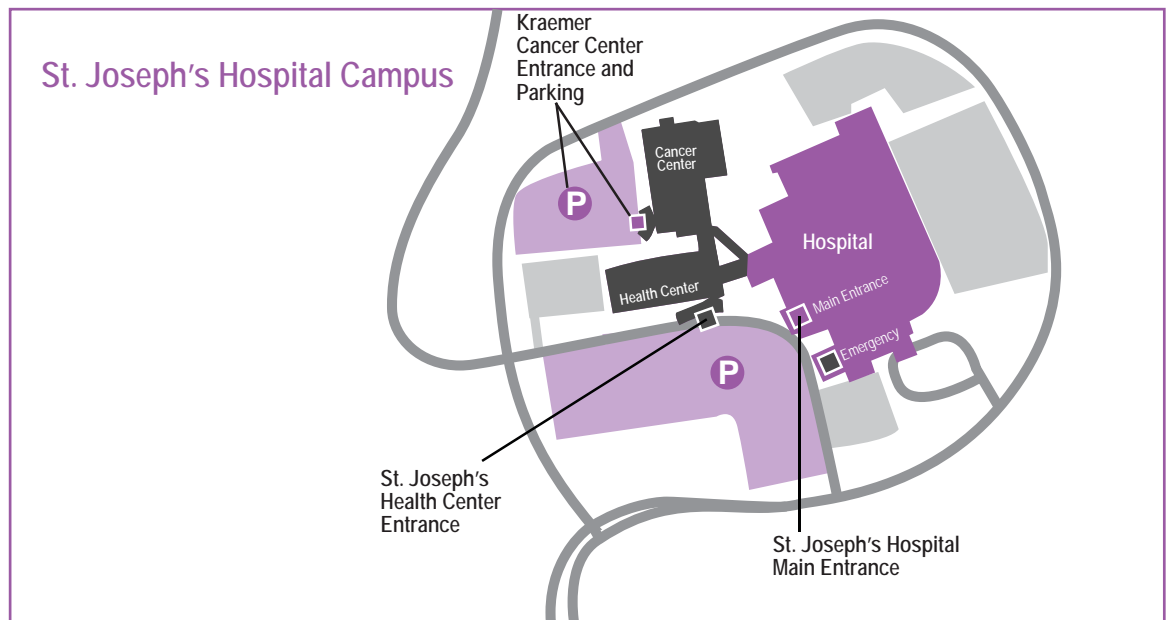

Directions to:

Froedtert & The Medical College of Wisconsin
St. Joseph's Hospital

Located at: 3200 Pleasant Valley Rd.
West Bend, WI 53095

From Port Washington/Sheboygan:

Head south on I-43 South toward Milwaukee. Take exit 92 for WI-60 toward Grafton. Continue to follow WI-60 for approximately 13.5 miles. Turn right to merge onto US-45 North toward West Bend. Take the Pleasant Valley Road Exit (exit #65). Keep left at the fork, follow the signs for Pleasant Valley Road West and turn left onto Pleasant Valley Road. The hospital entrance will be on your right.

From Kewaskum/Campbellsport:

Head southeast on Fond du Lac Avenue/US-45. Take the Pleasant Valley Road Exit (exit #65). Keep right at the fork, follow the signs for Pleasant Valley Road West and merge onto Pleasant Valley Road. The hospital entrance will be on your right.

From Germantown:

Head northwest on Fond du Lac Avenue/WI-145. Turn right onto the ramp to West Bend. Merge onto US-45 North. Take the Pleasant Valley Road Exit (exit #65). Keep left at the fork, follow the signs for Pleasant Valley Road West and turn left onto Pleasant Valley Road. The hospital entrance will be on your right.

From Hartford:

Head east on WI-60 to Jackson. Turn left to merge onto US-45 North toward West Bend. Take the Pleasant Valley Road Exit (exit #65). Keep left at the fork, follow the signs for Pleasant Valley Road West and turn left onto Pleasant Valley Road. The hospital entrance will be on your right.