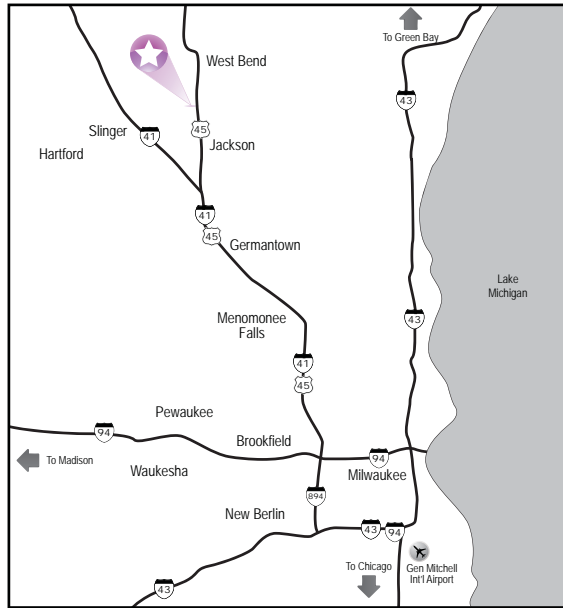

Directions to:

Froedtert & The Medical College of Wisconsin
St. Joseph's Hospital

Located at: 3200 Pleasant Valley Rd.
West Bend, WI 53095

From Port Washington/Sheboygan:

Head south on I-43 South toward Milwaukee. Take exit 92 for WI-60 toward Grafton. Continue to follow WI-60 for approximately 13.5 miles. Turn right to merge onto US-45 North toward West Bend. Take the Pleasant Valley Road Exit (exit #65). Keep left at the fork, follow the signs for Pleasant Valley Road West and turn left onto Pleasant Valley Road. The hospital entrance will be on your right.

From Kewaskum/Campbellsport:

Head southeast on Fond du Lac Avenue/US-45. Take the Pleasant Valley Road Exit (exit #65). Keep right at the fork, follow the signs for Pleasant Valley Road West and merge onto Pleasant Valley Road. The hospital entrance will be on your right.

From Germantown:

Head northwest on Fond du Lac Avenue/WI-145. Turn right onto the ramp to West Bend. Merge onto US-45 North. Take the Pleasant Valley Road Exit (exit #65). Keep left at the fork, follow the signs for Pleasant Valley Road West and turn left onto Pleasant Valley Road. The hospital entrance will be on your right.

From Hartford:

Head east on WI-60 to Jackson. Turn left to merge onto US-45 North toward West Bend. Take the Pleasant Valley Road Exit (exit #65). Keep left at the fork, follow the signs for Pleasant Valley Road West and turn left onto Pleasant Valley Road. The hospital entrance will be on your right.