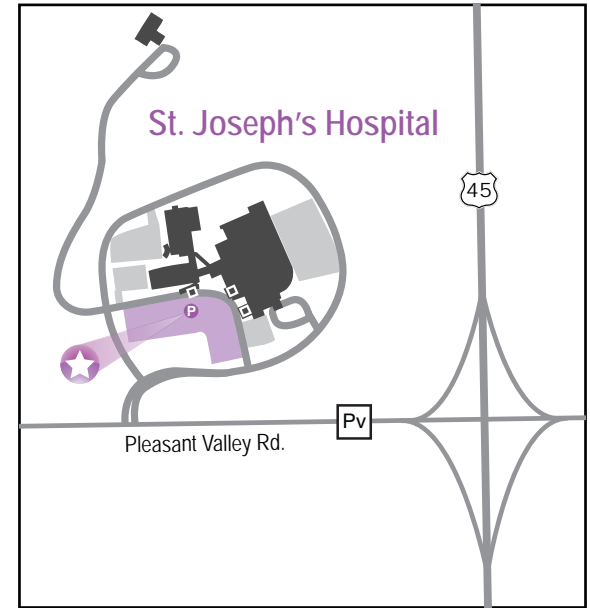

Directions to:

Froedtert & The Medical College of Wisconsin
St. Joseph's Hospital

Located at: 3200 Pleasant Valley Rd.
West Bend, WI 53095

From Port Washington/Sheboygan:

Head south on I-43 South toward Milwaukee. Take exit 92 for WI-60 toward Grafton. Continue to follow WI-60 for approximately 13.5 miles. Turn right to merge onto US-45 North toward West Bend. Take the Pleasant Valley Road Exit (exit #65). Keep left at the fork, follow the signs for Pleasant Valley Road West and turn left onto Pleasant Valley Road. The hospital entrance will be on your right.

From Kewaskum/Campbellsport:

Head southeast on Fond du Lac Avenue/US-45. Take the Pleasant Valley Road Exit (exit #65). Keep right at the fork, follow the signs for Pleasant Valley Road West and merge onto Pleasant Valley Road. The hospital entrance will be on your right.

From Germantown:

Head northwest on Fond du Lac Avenue/WI-145. Turn right onto the ramp to West Bend. Merge onto US-45 North. Take the Pleasant Valley Road Exit (exit #65). Keep left at the fork, follow the signs for Pleasant Valley Road West and turn left onto Pleasant Valley Road. The hospital entrance will be on your right.

From Hartford:

Head east on WI-60 to Jackson. Turn left to merge onto US-45 North toward West Bend. Take the Pleasant Valley Road Exit (exit #65). Keep left at the fork, follow the signs for Pleasant Valley Road West and turn left onto Pleasant Valley Road. The hospital entrance will be on your right.